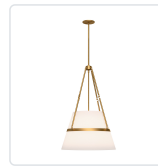

alora mood

P. 1.855.855.8926

CANADA: 19054 28TH Avenue Surrey - BC V3Z 6M3

USA: 3035 E. Lone Mountain Rd - Las Vegas, NV, 89081

OLIVER PD546719

FIXTURE DIMENSIONS	D18" x H28-1/4"
LAMP TYPE	E26
MAX WATTAGE	60W
BULB QTY	1
BULBS INCLUDED	No
VOLTAGE	120V
SHADE DIMENSIONS	D18" x H12"
MATERIAL	Linen; Steel;
ROD LENGTH	46" Max (3x12" + 1x6" + 1x4")
DIAMETER OF ROD	1/2"
WIRE LENGTH	60"
MINIMUM HANG HEIGHT	35"
SLOPED CEILING ADAPTABLE	Yes, Up to 45 Degrees
LOCATION	Dry
CANOPY DIMENSIONS	D4-3/4" x H3/8"
BRAND	Alora Mood

[D - Diameter, L - Length, W - Width, H - Height, E - Extension]

AVAILABLE FINISHES:

PD546719AGWL
Aged Gold/White
Linen

PD546719MBWL
Matte
Black/White Linen

*For complete warranty terms, please visit: www.aloralighting.com/warranty