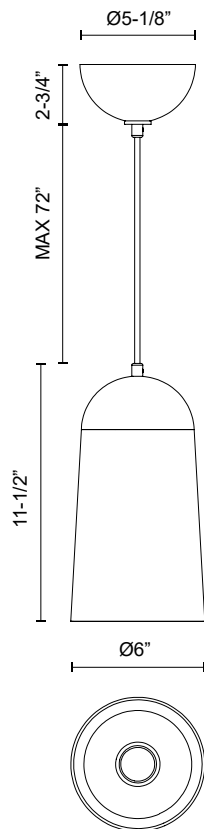

alora mood

P. 1.855.855.8926

CANADA: 19054 28TH Avenue Surrey - BC V3Z 6M3

USA: 3035 E. Lone Mountain Rd - Las Vegas, NV, 89081

EMIL PD542207

FIXTURE DIMENSIONS	D6" x H11-1/2"
LAMP TYPE	E26
MAX WATTAGE	60W
BULB QTY	1
BULBS INCLUDED	No
VOLTAGE	120V
GLASS DETAILS	Clear Glass
MATERIAL	Glass; Steel; Wood;
WIRE LENGTH	72"
MINIMUM HANG HEIGHT	16"
SLOPED CEILING ADAPTABLE	Yes
LOCATION	Dry
CANOPY DIMENSIONS	D5-1/8" x H2-3/4"
BRAND	Alora Mood

[D - Diameter, L - Length, W - Width, H - Height, E - Extension]

AVAILABLE FINISHES:

PD542207AGWT
Aged
Gold/Walnut

PD542207MBWT
Matte
Black/Walnut

PD542207WHWK
White/White Oak

*For complete warranty terms, please visit: www.aloralighting.com/warranty