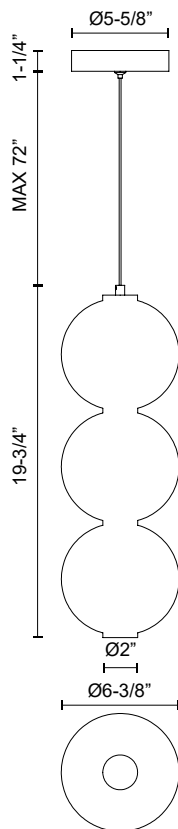

alora mood

P. 1.855.855.8926

CANADA: 19054 28TH Avenue Surrey - BC V3Z 6M3

USA: 3035 E. Lone Mountain Rd - Las Vegas, NV, 89081

BIJOU PD530313

FIXTURE DIMENSIONS	D6-3/8" x H19-3/4"
LIGHT SOURCE	DC LED WITH DRIVER
WATTAGE	20W
DELIVERED LUMENS	1060lm*
VOLTAGE	120V
COLOR TEMPERATURE	3000K
CRI (RA)	90CRI
DIMMABLE	Yes, TRIAC or ELV Dimmer (Not Included)
GLASS DETAILS	Opal Glass
MATERIAL	Aluminum; Glass; Steel;
WIRE LENGTH	72"
MINIMUM HANG HEIGHT	24"
SLOPED CEILING ADAPTABLE	Yes
LOCATION	Dry
CANOPY DIMENSIONS	D5-5/8" x H1-1/4"
BRAND	Alora Mood

[D - Diameter, L - Length, W - Width, H - Height, E - Extension]

AVAILABLE FINISHES:

PD530313AGOP
Aged Gold/Opal
Matte Glass

PD530313BNOP
Brushed
Nickel/Opal Matte
Glass

PD530313MBOP
Matte Black/Opal
Matte Glass