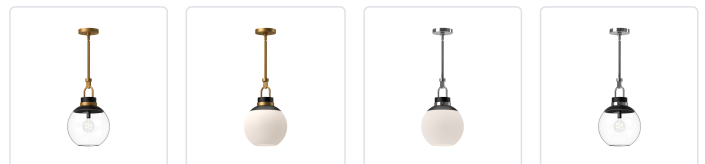

alora mood

P. 1.855.855.8926

CANADA: 19054 28TH Avenue Surrey - BC V3Z 6M3

USA: 3035 E. Lone Mountain Rd - Las Vegas, NV, 89081

COPPERFIELD PD520512

FIXTURE DIMENSIONS	D11-7/8" x H18-3/8"
LAMP TYPE	E26
MAX WATTAGE	60W
BULB QTY	1
BULBS INCLUDED	No
VOLTAGE	120V
GLASS DETAILS	Clear Glass or Opal Glass
MATERIAL	Aluminum; Glass; Steel;
ROD LENGTH	46" Max (3x12" + 1x6" + 1x4")
DIAMETER OF ROD	3/4"
WIRE LENGTH	60"
MINIMUM HANG HEIGHT	26"
SLOPED CEILING ADAPTABLE	Yes, Up to 45 Degrees
LOCATION	Dry
CANOPY DIMENSIONS	D5-3/4"x H1"
BRAND	Alora Mood

[D - Diameter, L - Length, W - Width, H - Height, E - Extension]

AVAILABLE FINISHES:

PD520512AGCL
Aged Gold/Clear
Glass

PD520512AGOP
Aged Gold/Opal
Matte Glass

PD520512CHOP
Chrome/Opal
Matte Glass

PD520512CHCL
Chrome/Clear
Glass