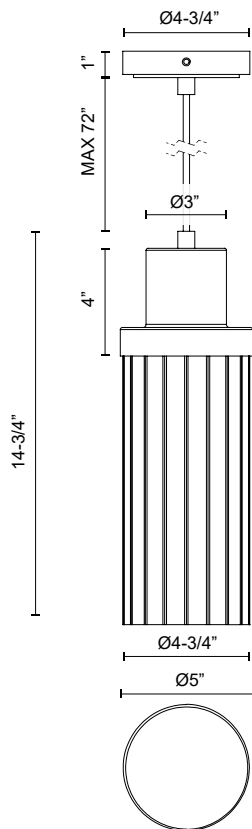

KENT PD435605

FIXTURE DIMENSIONS	D5" x H14-3/4"
LAMP TYPE	E26
MAX WATTAGE	60W
BULB QTY	1
BULBS INCLUDED	No
VOLTAGE	120V
GLASS DETAILS	Clear Ribbed Glass
MATERIAL	Glass; Steel;
WIRE LENGTH	72"
MINIMUM HANG HEIGHT	18"
SLOPED CEILING ADAPTABLE	Yes
LOCATION	Dry
CANOPY DIMENSIONS	D4-3/4" x H1"
BRAND	Alora Mood

[D - Diameter, L - Length, W - Width, H - Height, E - Extension]

AVAILABLE FINISHES:

PD435605CHCR
Chrome/Clear
Ribbed Glass

PD435605MBCR
Clear Ribbed
Glass/Matte Black

PD435605BGCR
Brushed
Gold/Clear Ribbed
Glass