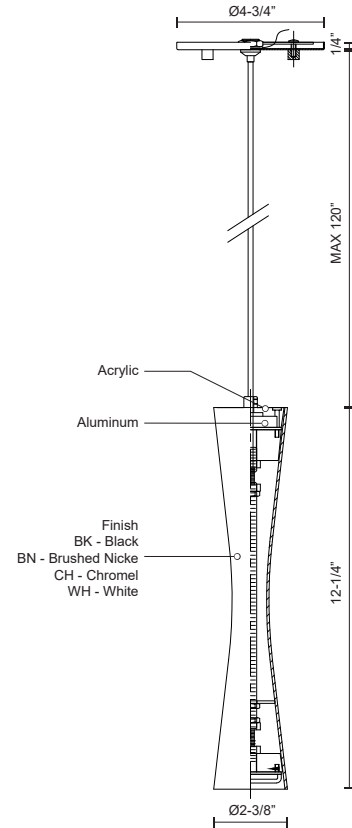

ROBSON PD42502

PENDANTS

PROJECT

PD42502-BN
Brushed Nickel

PD42502-CH
Chrome

PD42502-WH
White

PD42502-BK
Black

SPECIFICATION DETAILS

* For custom options, consult factory for details.

Fixture Dimensions	D2-3/8" x H12-1/4"
Light Source	AC LED Module
Total Lumens	1200lm
Wattage	14W
Delivered Lumens	BK-540lm*; BN-888lm; CH-924lm; WH-726lm;
Voltage	120V
Color Temperature	3000K
CRI (Ra)	90CRI
Optional Color Temps	2700K - 5000K Available, Minimum Order Quantities Apply
LED Rated Life	50,000 hours
Diffuser Details	Frosted PC Diffuser
Dimming	100% - 10%, ELV Dimmer (Not Included)
Adjustable	Yes
Wire Length	72" Max
Wire Type	BK - Black SSL Wire; BN, CH, WH - Clear SSL Wire;
Location	Dry
Warranty	5 Years
Illumination Direction	Up and Down
Canopy Dimensions	D4-3/4" x H1/4"

DESCRIPTION

Formed aluminum hour-glass shade. Dual translucent acrylic diffusers. Matte powder-coated or plated finish. Up and down light.

KUZCO

19054 28TH AVENUE
SURREY - BC V3Z 6M3
CANADA

WWW.KUZCOLIGHTING.COM