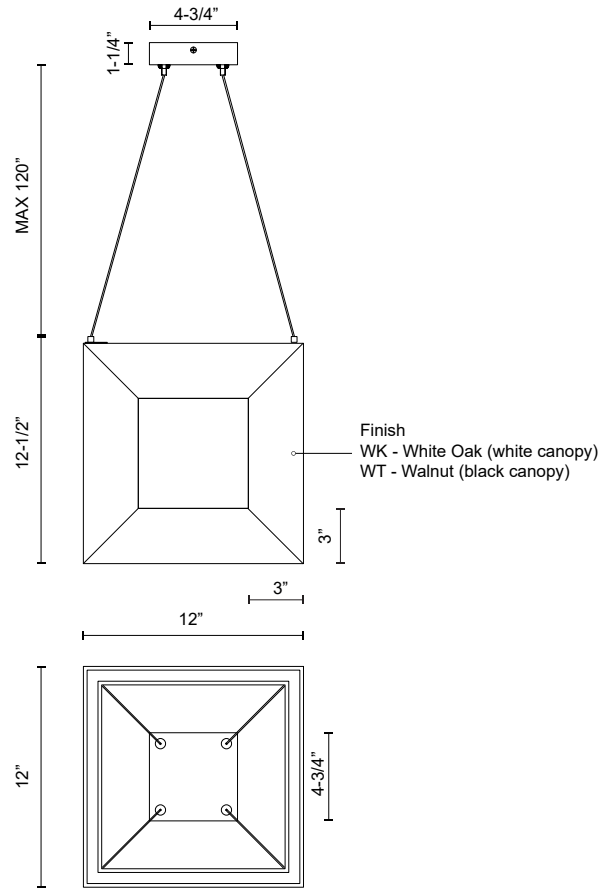

MORINA PD32912

PENDANTS

PROJECT

PD32912-WT
Walnut

PD32912-WK
White Oak

SPECIFICATION DETAILS

| | |
|---------------------------------|---|
| Fixture Dimensions | L12" x W12" x H12-1/2" |
| Light Source | LED with DC Driver |
| Wattage | 20W |
| Total Lumens | 1600lm |
| Voltage | 120V |
| Delivered Lumens | 700lm* |
| Color Temperature | 3000K |
| CRI (Ra) | 90CRI |
| Optional Color Temps | 2700K - 5000K Available, Minimum Order Quantities Apply |
| LED Rated Life | 50,000 hours |
| Dimming | 100% - 10%, TRIAC or ELV Dimmer (Not Included) |
| Diffuser Details | White Silicone |
| Adjustable | Yes |
| Wire Length | 120" Max |
| Wire Type | WK - White; WT - Black |
| Minimum Hang Height | 24" |
| Sloped Ceiling Adaptable | Yes |
| Location | Dry |
| Illumination Direction | Up/Down |
| CEC Title 24 JA8 | Yes, JA8-2022 |
| Canopy Dimensions | L4-3/4" x W4-3/4" x H1-1/4" |

Finish
WK - White Oak (white canopy)
WT - Walnut (black canopy)

KUZCO

19054 28TH AVENUE
SURREY - BC V3Z 6M3
CANADA

WWW.KUZCOLIGHTING.COM

COMMENT