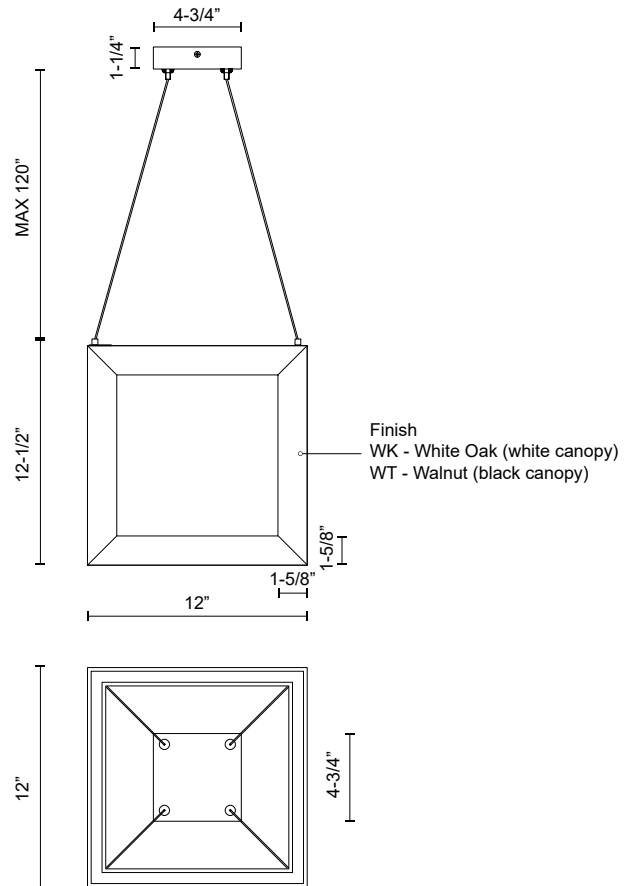

MORINA PD32901

PENDANTS

PROJECT

SPECIFICATION DETAILS

Fixture Dimensions	L12" x W12" x H12-1/2"
Light Source	LED with DC Driver
Wattage	20W
Total Lumens	1600lm
Voltage	120V
Delivered Lumens	700lm*
Color Temperature	3000K
CRI (Ra)	90CRI
Optional Color Temps	2700K - 5000K Available, Minimum Order Quantities Apply
LED Rated Life	50,000 hours
Dimming	100% - 10%, TRIAC or ELV Dimmer (Not Included)
Diffuser Details	White Silicone
Adjustable	Yes
Wire Length	120" Max
Wire Type	WK - White; WT - Black
Minimum Hang Height	24"
Sloped Ceiling Adaptable	Yes
Location	Dry
Illumination Direction	Up/Down
CEC Title 24 JA8	Yes, JA8-2022
Canopy Dimensions	L4-3/4" x W4-3/4" x H1-1/4"

* For custom options, consult factory for details.

* For warranty information, please visit www.kuzcolighting.com/warranty

DESCRIPTION

The Morina Collection is a fantastic way to bring natural tones and geometric designs inside the home. Stunning wood veneer provides a home for the frosted silicone diffuser and delivers ample up-and-down lighting that's great for any space in the home. The modern cubist shapes and white oak or walnut color options blend well with modern décor or rustic-style interiors.

KUZCO

19054 28TH AVENUE
SURREY - BC V3Z 6M3
CANADA

WWW.KUZCOLIGHTING.COM

COMMENT