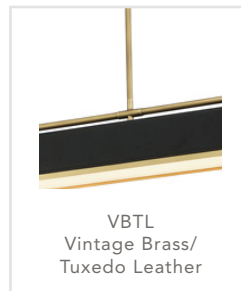

VALISE

PD307960ANTL

| | |
|---------------------|------------------------|
| FIXTURE DIMENSIONS | 60"L x 5"W x 7.1"H |
| HEIGHT FROM CENTER | - |
| WEIGHT | - |
| GLASS | - |
| MATERIAL | Steel & Vegan Leather |
| CANOPY SIZE | 24.4"L x 5"W x 1"H |
| LAMPING | LED - details below |
| VOLTAGE | 120V |
| WIRE / CORD LENGTH | 144" 6 x 12" + 2 x 6" |
| CORD TYPE | - |
| MINIMUM HANG HEIGHT | 17.6" |
| INSTALL OPTIONS | - |
| ADA COMPLIANT | - |
| CERTIFICATION | ETL |
| UPC | 841387002443 |
| PACKAGE SIZE | - |
| PACKAGE WEIGHT | - |

[D - Diameter, L - Length, W - Width, H - Height, E - Extension]

AVAILABLE FINISHES:

LED INFO

| | |
|-------------------|--------|
| WATTAGE | 60W |
| LUMENS | 2100lm |
| COLOR TEMPERATURE | 2700K |
| CRI | >90 |
| DIMMABLE | YES |