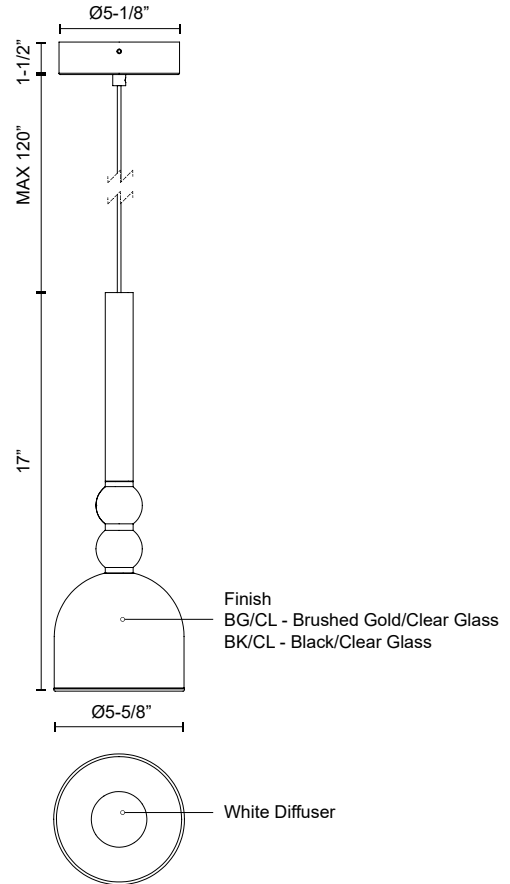

RISE PD30505

PENDANTS

PROJECT

PD30505-BK/CL
Black/Clear

PD30505-BG/CL
Brushed Gold/Clear

SPECIFICATION DETAILS

Fixture Dimensions	D5-5/8" x H17"
Light Source	LED with DC Driver
Wattage	13W
Total Lumens	1080lm
Delivered Lumens	480lm*
Voltage	120V
Color Temperature	3000K
CRI (Ra)	90CRI
Optional Color Temps	2700K - 5000K Available, Minimum Order Quantities Apply
LED Rated Life	50,000 hours
Dimming	100% - 10%, TRIAC or ELV Dimmer (Not Included)
Diffuser Details	White Diffuser
Glass Details	Clear Glass
Adjustable	Yes
Wire Length	120" Max
Wire Type	Black
Minimum Hang Height	20"
Sloped Ceiling Adaptable	Yes
Location	Dry
Illumination Direction	Up/Down
CEC Title 24 JA8	Yes, JA8-2022
Canopy Dimensions	D5-1/8" x H1-1/2"

* For custom options, consult factory for details.

* For warranty information, please visit www.kuzcolighting.com/warranty

DESCRIPTION

The Rise Collection is a captivating display of modern design. These slender mini pendants boast delicate opal spheres and deliver an abundance of light with just the right amount of warmth. Available in black or brushed gold options, with a variety of clear glass shades to choose from.