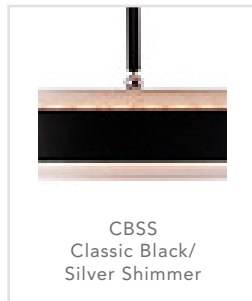

alora

P. 1.833.MY ALORA (692.5672)

CANADA: 102-19028 27TH Ave. - Surrey, BC V3Z 5T1

USA: 3035 E. Lone Mountain Rd - Las Vegas, NV, 89081

DUO

PD302732CBSS

FIXTURE DIMENSIONS	31.5" D x 26.1" H
HEIGHT FROM CENTER	-
WEIGHT	15 LBS
GLASS	-
MATERIAL	-
CANOPY SIZE	7.1" D x 1.8" H
LAMPING	LED - details below
VOLTAGE	120V
WIRE / CORD LENGTH	144" | 3 x 12" + 1 x 6"
CORD TYPE	-
MINIMUM HANG HEIGHT	29.9"
INSTALL OPTIONS	Canopy pivot up to 90 degrees
ADA COMPLIANT	-
CERTIFICATION	ETL
UPC	841387002290
PACKAGE SIZE	34.6" 34.6" x 10.2"
PACKAGE WEIGHT	18.3 LBS

[D - Diameter, L - Length, W - Width, H - Height, E - Extension]

AVAILABLE FINISHES:

LED INFO

WATTAGE	62W
LUMENS	1631lm
COLOR TEMPERATURE	2700K
CRI	90
DIMMABLE	Yes

*For complete warranty terms, please visit:
www.aloralighting.com/warranty