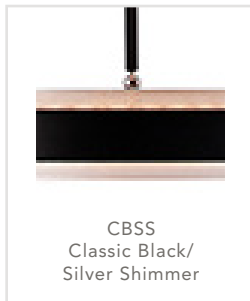

alora

P. 1.833.MY ALORA (692.5672)

CANADA: 102-19028 27TH Ave. - Surrey, BC V3Z 5T1

USA: 3035 E. Lone Mountain Rd - Las Vegas, NV, 89081

DUO

PD302724CBGS

| | |
|---------------------|-------------------------------|
| FIXTURE DIMENSIONS | 23.6" D x 26.1" H |
| HEIGHT FROM CENTER | - |
| WEIGHT | 11 LBS |
| GLASS | - |
| MATERIAL | - |
| CANOPY SIZE | 7.1" D x 1.8" H |
| LAMPING | LED - details below |
| VOLTAGE | 120V |
| WIRE / CORD LENGTH | 144" 3 x 12" + 1 x 6" |
| CORD TYPE | - |
| MINIMUM HANG HEIGHT | 29.9" |
| INSTALL OPTIONS | Canopy pivot up to 90 degrees |
| ADA COMPLIANT | - |
| CERTIFICATION | ETL |
| UPC | 841387002269 |
| PACKAGE SIZE | 26.8" x 26.8" x 10.2" |
| PACKAGE WEIGHT | 13.7 LBS |

[D - Diameter, L - Length, W - Width, H - Height, E - Extension]

AVAILABLE FINISHES:

LED INFO

| | |
|-------------------|--------|
| WATTAGE | 47W |
| LUMENS | 1223lm |
| COLOR TEMPERATURE | 2700K |
| CRI | 90 |
| DIMMABLE | Yes |