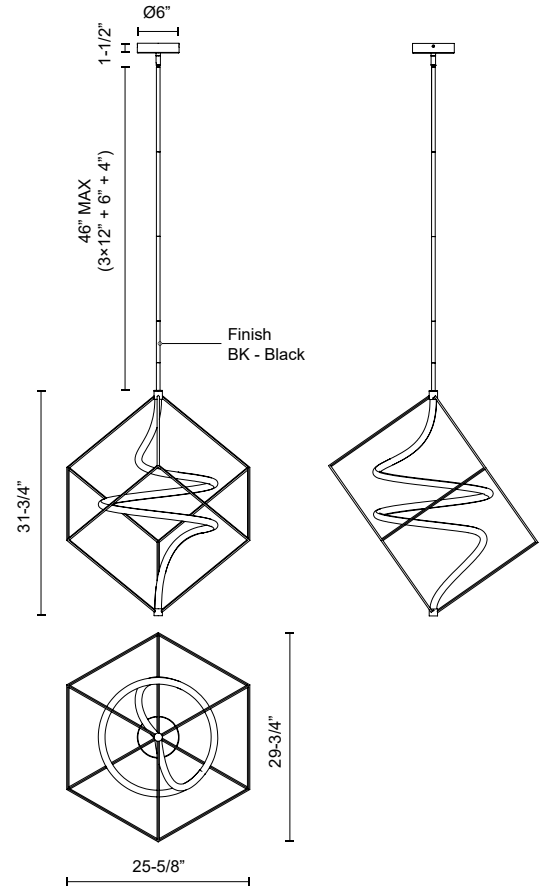

SCRIPT PD29226

PENDANTS

PROJECT

PD29226-BK
Black

SPECIFICATION DETAILS

Fixture Dimensions	L25-5/8" x W29-3/4" x H31-3/4"
Light Source	LED with DC Driver
Wattage	27W
Total Lumens	2300lm
Delivered Lumens	1980lm*
Voltage	120V
Color Temperature	3000K
CRI (Ra)	90CRI
Optional Color Temps	2700K - 5000K Available, Minimum Order Quantities Apply
LED Rated Life	50,000 hours
Dimming	100% - 10%, TRIAC or ELV Dimmer (Not Included)
Diffuser Details	Frosted Acrylic
Adjustable	Yes
Rod Length	46" Max (3x12" + 1x6" + 1x4")
Minimum Hang Height	40"
Sloped Ceiling Adaptable	Yes, Up to 45 Degrees
Location	Dry
Illumination Direction	Up/Down
CEC Title 24 JA8	Yes, JA8-2022
Canopy Dimensions	D6" x H1-1/2"

* For custom options, consult factory for details.

* For warranty information, please visit www.kuzcolighting.com/warranty

DESCRIPTION

A pure work of art, the Script Collection is inspired by our best-selling Cursive Collection. Confined within a 3-dimensional cube, you'll find an effortless acrylic form. This fluid signature of light offers a beautiful addition to a stark space or industrial décor