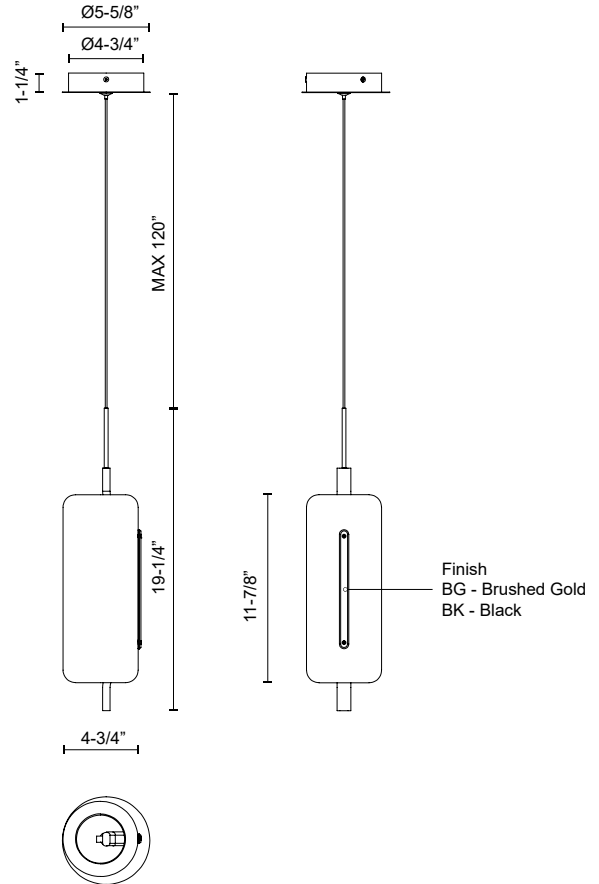

HILO PD28515

PENDANTS

PROJECT

PD28515-BK
Black

PD28515-BG
Brushed Gold

SPECIFICATION DETAILS

Fixture Dimensions	D4-3/4" x H19-1/4"
Light Source	LED with DC Driver
Wattage	11W
Total Lumens	700lm
Delivered Lumens	350lm*
Voltage	120V
Color Temperature	3000K
CRI (Ra)	90CRI
Optional Color Temps	2700K - 5000K Available, Minimum Order Quantities Apply
LED Rated Life	50,000 hours
Dimming	100% - 10%, TRIAC or ELV Dimmer (Not Included)
Diffuser Details	White Acrylic (interior)
Glass Details	Clear Glass (exterior)
Adjustable	Yes
Wire Length	120" Max
Wire Type	Black
Minimum Hang Height	24"
Sloped Ceiling Adaptable	Yes
Location	Dry
Illumination Direction	Up/Down
CEC Title 24 JA8	Yes, JA8-2022
Canopy Dimensions	D5-5/8" x H1-1/4"

* For custom options, consult factory for details.

* For warranty information, please visit www.kuzcolighting.com/warranty

DESCRIPTION

Light and airy, the Hilo Collection uses Kuzco's signature light guide technology to illuminate your space brilliantly. The cylindrical glass shades allow for a clean, modern look that provides ample omni-directional light to any room in the house. Available in brushed or powder-coated options.