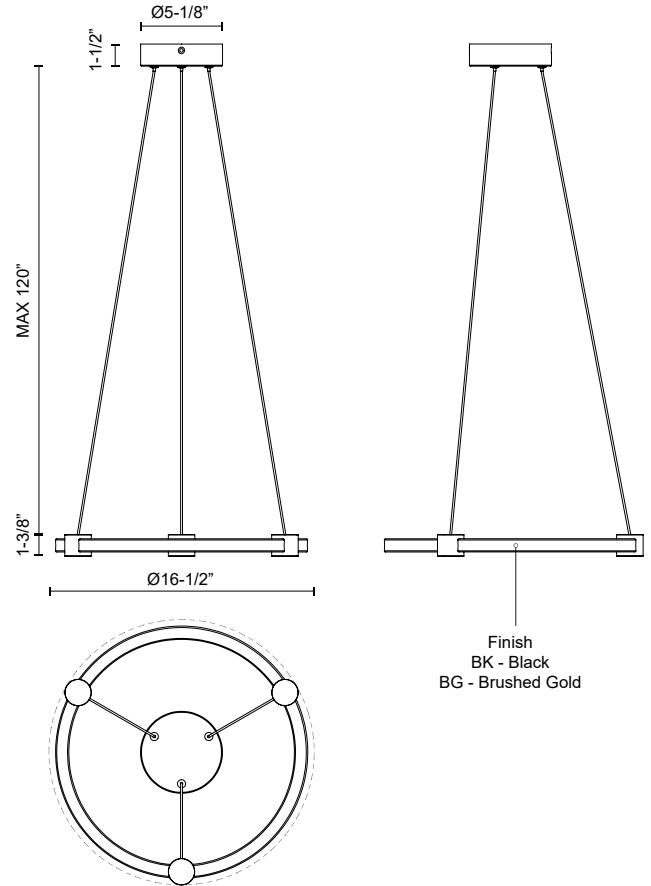

BRUNI PD24716

PENDANTS

PROJECT

PD24716-BK
Black

PD24716-BG
Brushed Gold

SPECIFICATION DETAILS

Fixture Dimensions	D16-1/2" x H1-3/8"
Light Source	LED with DC Driver
Wattage	22W
Total Lumens	1785lm
Delivered Lumens	BG-1315lm; BK-1375lm;
Voltage	120V
Color Temperature	3000K
CRI (Ra)	90CRI
Optional Color Temps	2700K - 5000K Available, Minimum Order Quantities Apply
LED Rated Life	50,000 hours
Dimming	100% - 10%, TRIAC or ELV Dimmer (Not Included)
Diffuser Details	Clear Acrylic Exterior/White Silicone Interior
Adjustable	Yes
Wire Length	120" Max
Wire Type	Black
Minimum Hang Height	9"
Sloped Ceiling Adaptable	Yes
Location	Dry
Illumination Direction	Up/Down
Canopy Dimensions	D5-1/8" x H1-1/2"

COMMENT

BRUNI PD24724

PENDANTS

PROJECT

PD24724-BG
Brushed Gold

PD24724-BK
Black

SPECIFICATION DETAILS

Fixture Dimensions	D24-1/2" x H1-3/8"
Light Source	LED with DC Driver
Wattage	33W
Total Lumens	2040lm
Delivered Lumens	BG-1964lm; BK-1979lm;
Voltage	120V
Color Temperature	3000K
CRI (Ra)	90CRI
Optional Color Temps	2700K - 5000K Available, Minimum Order Quantities Apply
LED Rated Life	50,000 hours
Dimming	100% - 10%, TRIAC or ELV Dimmer (Not Included)
Diffuser Details	Clear Acrylic Exterior/White Silicone Interior
Adjustable	Yes
Wire Length	120" Max
Wire Type	Black
Minimum Hang Height	12"
Sloped Ceiling Adaptable	Yes
Location	Dry
Illumination Direction	Up/Down
Canopy Dimensions	D6" x H1-1/2"