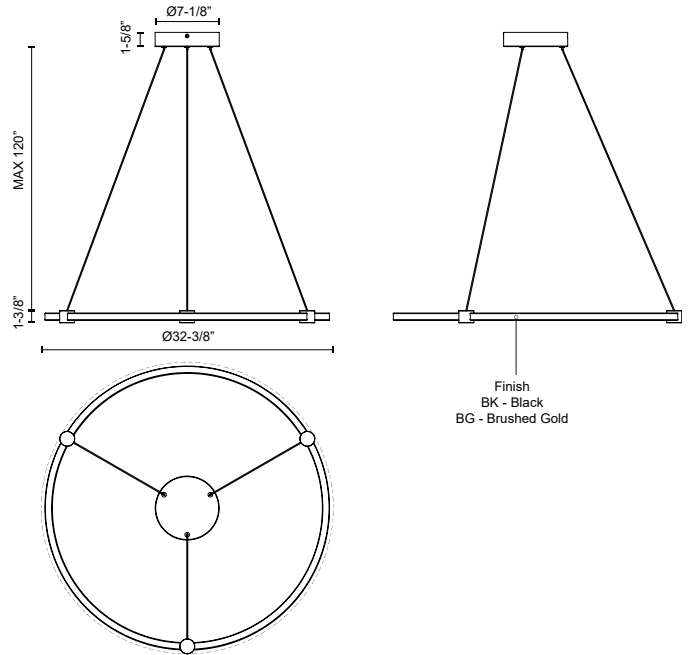

COMMENT

BRUNI PD24732

PENDANTS

PROJECT

PD24732-BG
Brushed Gold

PD24732-BK
Black

SPECIFICATION DETAILS

Fixture Dimensions	D32-3/8" x H1-3/8"
Light Source	LED with DC Driver
Wattage	45W
Total Lumens	2850lm
Delivered Lumens	BG-2820lm; BK-2835lm;
Voltage	120V
Color Temperature	3000K
CRI (Ra)	90CRI
Optional Color Temps	2700K - 5000K Available, Minimum Order Quantities Apply
LED Rated Life	50,000 hours
Dimming	100% - 10%, TRIAC or ELV Dimmer (Not Included)
Diffuser Details	Clear Acrylic Exterior/White Silicone Interior
Adjustable	Yes
Wire Length	120" Max
Wire Type	Black
Minimum Hang Height	16"
Sloped Ceiling Adaptable	Yes
Location	Dry
Illumination Direction	Up/Down
Canopy Dimensions	D7-1/8" x H1-5/8"

COMMENT

BRUNI PD24748

PENDANTS

PROJECT

PD24748-BG
Brushed Gold

PD24748-BK
Black

SPECIFICATION DETAILS

Fixture Dimensions	D40-3/8" x H1-3/8"
Light Source	LED with DC Driver
Wattage	53W
Total Lumens	3570lm
Delivered Lumens	BG-3593lm; BK-3663lm;
Voltage	120V
Color Temperature	3000K
CRI (Ra)	90CRI
Optional Color Temps	2700K - 5000K Available, Minimum Order Quantities Apply
LED Rated Life	50,000 hours
Dimming	100% - 10%, TRIAC or ELV Dimmer (Not Included)
Diffuser Details	Clear Acrylic Exterior/White Silicone Interior
Adjustable	Yes
Wire Length	120" Max
Wire Type	Black
Minimum Hang Height	20"
Sloped Ceiling Adaptable	Yes
Location	Dry
Illumination Direction	Up/Down
Canopy Dimensions	D8-3/4" x H1-5/8"