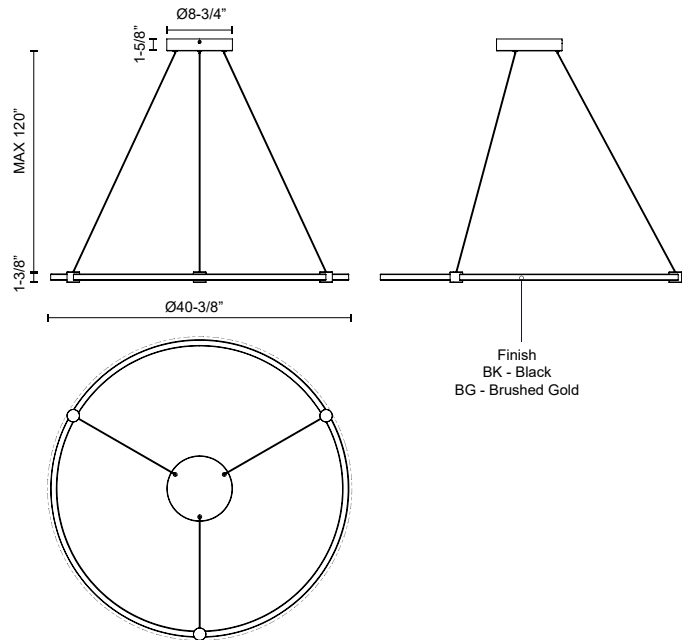

DESCRIPTION

The Bruni Collection answers many requests for classic, modern shapes combined with ample lighting. These completely adjustable rings allow for completely customized styling that's all your own. Available in two sophisticated finishes, the acrylic ribbed texture of each circular lamp provides sufficient lighting for even the darkest rooms in your home