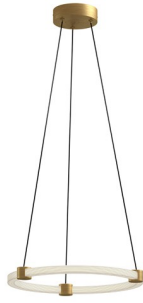

BRUNI PD24716

PENDANTS

PROJECT

PD24716-BK
Black

PD24716-BG
Brushed Gold

SPECIFICATION DETAILS

Fixture Dimensions	D16-1/2" x H1-3/8"
Light Source	LED with DC Driver
Wattage	22W
Total Lumens	1785lm
Delivered Lumens	BG-1315lm; BK-1375lm;
Voltage	120V
Color Temperature	3000K
CRI (Ra)	90CRI
Optional Color Temps	2700K - 5000K Available, Minimum Order Quantities Apply
LED Rated Life	50,000 hours
Dimming	100% - 10%, TRIAC or ELV Dimmer (Not Included)
Diffuser Details	Clear Acrylic Exterior/White Silicone Interior
Adjustable	Yes
Wire Length	120" Max
Wire Type	Black
Minimum Hang Height	9"
Sloped Ceiling Adaptable	Yes
Location	Dry
Illumination Direction	Up/Down
Canopy Dimensions	D5-1/8" x H1-1/2"

The Bruni Collection answers many requests for classic, modern shapes combined with ample lighting. These completely adjustable rings allow for completely customized styling that's all your own. Available in two sophisticated finishes, the acrylic ribbed texture of each circular lamp provides sufficient lighting for even the darkest rooms in your home

COMMENT

BRUNI PD24724

PENDANTS

PROJECT

PD24724-BG
Brushed Gold

PD24724-BK
Black

SPECIFICATION DETAILS

Fixture Dimensions	D24-1/2" x H1-3/8"
Light Source	LED with DC Driver
Wattage	33W
Total Lumens	2040lm
Delivered Lumens	BG-1964lm; BK-1979lm;
Voltage	120V
Color Temperature	3000K
CRI (Ra)	90CRI
Optional Color Temps	2700K - 5000K Available, Minimum Order Quantities Apply
LED Rated Life	50,000 hours
Dimming	100% - 10%, TRIAC or ELV Dimmer (Not Included)
Diffuser Details	Clear Acrylic Exterior/White Silicone Interior
Adjustable	Yes
Wire Length	120" Max
Wire Type	Black
Minimum Hang Height	12"
Sloped Ceiling Adaptable	Yes
Location	Dry
Illumination Direction	Up/Down
Canopy Dimensions	D6" x H1-1/2"