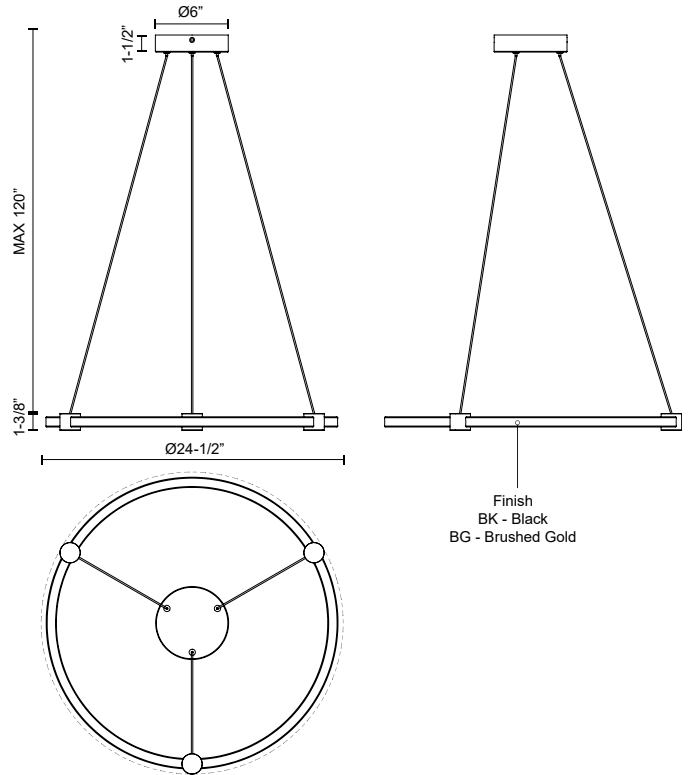

COMMENT

BRUNI PD24724

PENDANTS

PROJECT

PD24724-BG
Brushed Gold

PD24724-BK
Black

SPECIFICATION DETAILS

Fixture Dimensions	D24-1/2" x H1-3/8"
Light Source	LED with DC Driver
Wattage	33W
Total Lumens	2040lm
Delivered Lumens	BG-1964lm; BK-1979lm;
Voltage	120V
Color Temperature	3000K
CRI (Ra)	90CRI
Optional Color Temps	2700K - 5000K Available, Minimum Order Quantities Apply
LED Rated Life	50,000 hours
Dimming	100% - 10%, TRIAC or ELV Dimmer (Not Included)
Diffuser Details	Clear Acrylic Exterior/White Silicone Interior
Adjustable	Yes
Wire Length	120" Max
Wire Type	Black
Minimum Hang Height	12"
Sloped Ceiling Adaptable	Yes
Location	Dry
Illumination Direction	Up/Down
Canopy Dimensions	D6" x H1-1/2"

COMMENT

BRUNI PD24732

PENDANTS

PROJECT

PD24732-BG
Brushed Gold

PD24732-BK
Black

SPECIFICATION DETAILS

Fixture Dimensions	D32-3/8" x H1-3/8"
Light Source	LED with DC Driver
Wattage	45W
Total Lumens	2850lm
Delivered Lumens	BG-2820lm; BK-2835lm;
Voltage	120V
Color Temperature	3000K
CRI (Ra)	90CRI
Optional Color Temps	2700K - 5000K Available, Minimum Order Quantities Apply
LED Rated Life	50,000 hours
Dimming	100% - 10%, TRIAC or ELV Dimmer (Not Included)
Diffuser Details	Clear Acrylic Exterior/White Silicone Interior
Adjustable	Yes
Wire Length	120" Max
Wire Type	Black
Minimum Hang Height	16"
Sloped Ceiling Adaptable	Yes
Location	Dry
Illumination Direction	Up/Down
Canopy Dimensions	D7-1/8" x H1-5/8"