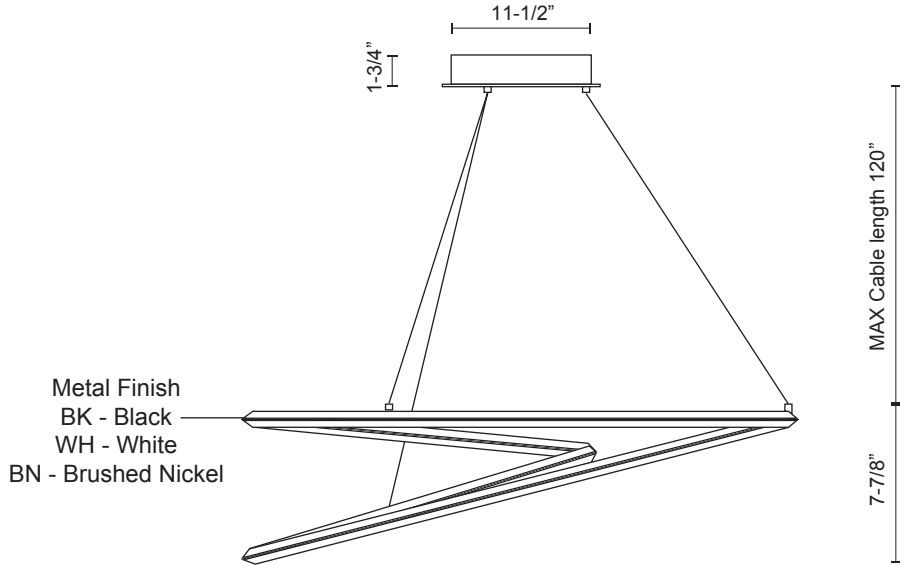

PROJECT					
DATE		TYPE			
Voltage	Watt	LED Lumens	Delivered Lumens	Finish(es)	Color Temp
120V	90W*	4500lm*	4050lm*	BK - Black	3000K
120V	90W*	4500lm*	4050lm*	BN - Brushed Nickel	CRI(Ra) >90
120V	90W*	4500lm*	4050lm*	WH - White	Dimming 100%-10%
					Rated Life 50,000 hours

*Preliminary figures

Metal Finish
BK - Black
WH - White
BN - Brushed Nickel