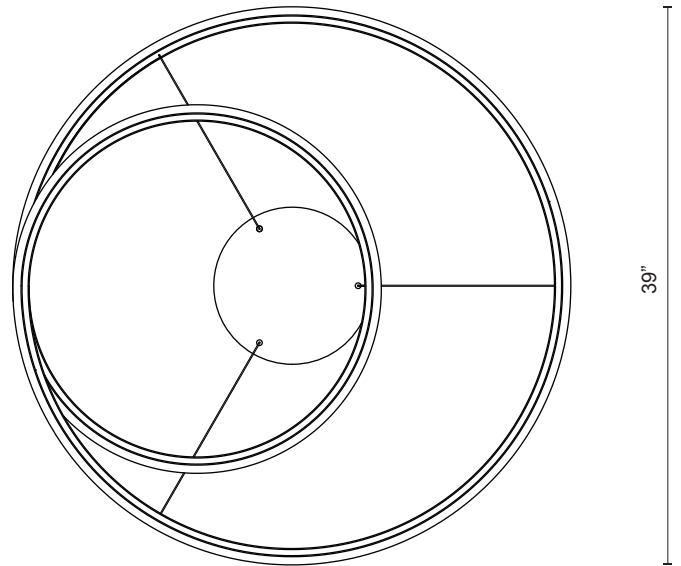

## Pendant

BK - Black

WH - White

BN - Brushed Nickel

PROJECT					
DATE		TYPE			
Voltage	Watt	LED Lumens	Delivered Lumens	Finish(es)	Color Temp
120V	90W*	4500lm*	4050lm*	BK - Black	3000K
120V	90W*	4500lm*	4050lm*	BN - Brushed Nickel	CRI(Ra) >90
120V	90W*	4500lm*	4050lm*	WH - White	Dimming 100%-10%
					Rated Life 50,000 hours

### Product Descriptions

Extruded and rolled triangular aluminum loop  
Flexible silicon rubber diffuser  
Plated and brushed finish or matte powder-coat  
Up and down light  
Max. cable length of 120".

Canopy dimensions:  
D: 11-1/2", H: 1-3/4"

Comments: