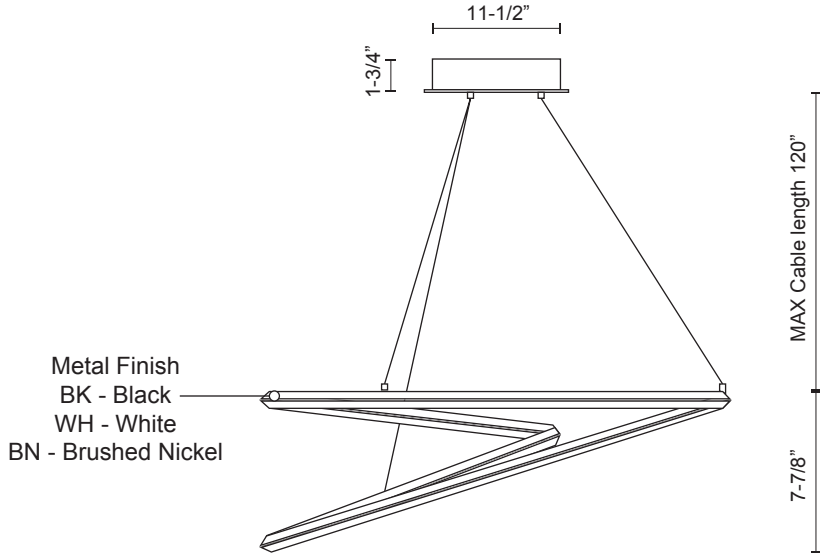

PD22332

Specification Sheet

Pendant

BK - Black

WH - White

BN - Brushed Nickel

PROJECT					
DATE				TYPE	
Voltage	Watt	LED Lumens	Delivered Lumens	Finish(es)	Color Temp 3000K
120V	70W*	3500lm*	3150lm*	BK - Black	CRI(Ra) >90
120V	70W*	3500lm*	3150lm*	BN - Brushed Nickel	Dimming 100%-10%
120V	70W*	3500lm*	3150lm*	WH - White	Rated Life 50,000 hours

*Preliminary figures

Product Descriptions

Extruded and rolled triangular aluminum loop
 Flexible silicon rubber diffuser
 Plated and brushed finish or matte powder-coat
 Up and down light
 Max. cable length of 120".

Canopy dimensions:
 D: 11-1/2", H: 1-3/4"

Comments: