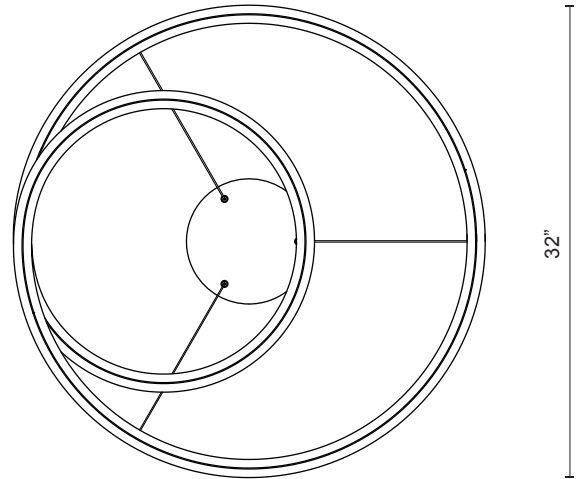

PD22332

Specification Sheet

Pendant

BK - Black

WH - White

BN - Brushed Nickel

PROJECT					
DATE				TYPE	
Voltage	Watt	LED Lumens	Delivered Lumens	Finish(es)	Color Temp 3000K
120V	70W*	3500lm*	3150lm*	BK - Black	CRI(Ra) >90
120V	70W*	3500lm*	3150lm*	BN - Brushed Nickel	Dimming 100%-10%
120V	70W*	3500lm*	3150lm*	WH - White	Rated Life 50,000 hours

*Preliminary figures

Product Descriptions

Extruded and rolled triangular aluminum loop
 Flexible silicon rubber diffuser
 Plated and brushed finish or matte powder-coat
 Up and down light
 Max. cable length of 120".

Canopy dimensions:
 D: 11-1/2", H: 1-3/4"

Comments: