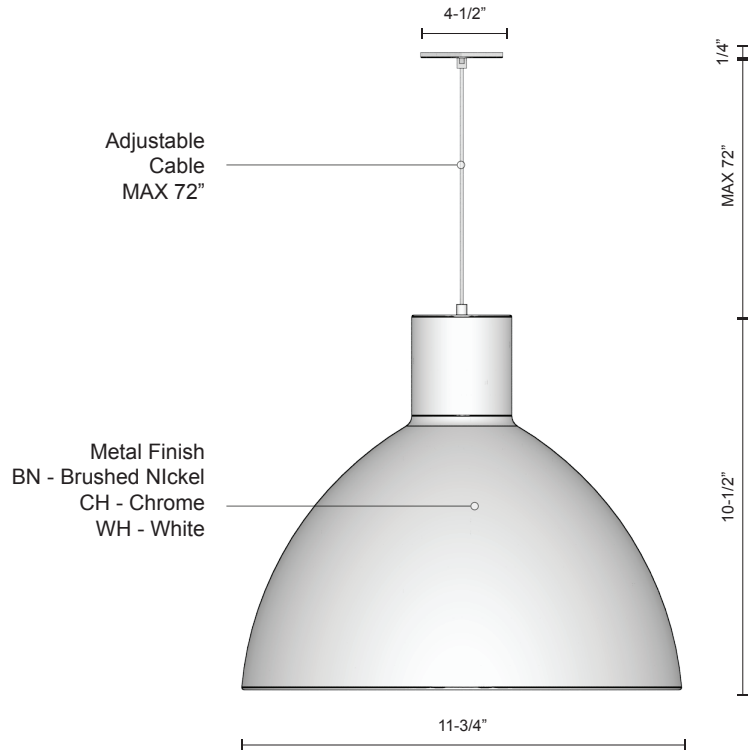

### Sophisticated LED technology meets classic pendant

- Heavy plated dome shaped metal shade
- Brushed nickel, chrome or white metal details
- Dimmable with ELV dimmer (Not included)
- 120V

Color Temp 3000K  
 CRI (Ra) >80  
 Dimming 100% - 10%  
 Rated Life 50,000 hours

Voltage	Watt	LED Lumens	Delivered Lumens	Finish(es)
120V	16W	1100	920*	BN / CH / WH

\*Subject to testing confirmation

PD1712-CH

PD1712-BN

PD1712-CH

PD1712-WH