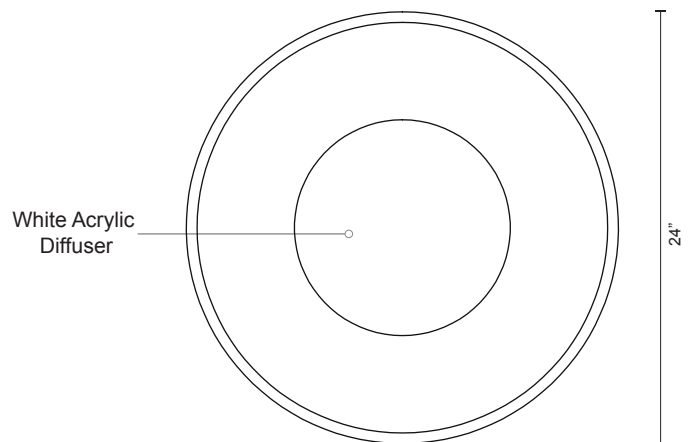

PD13124-BK

PD13124-WH