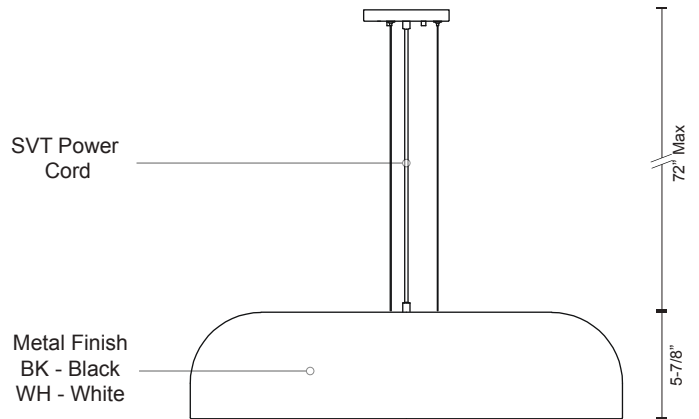

PD13124-BK

PD13124-WH