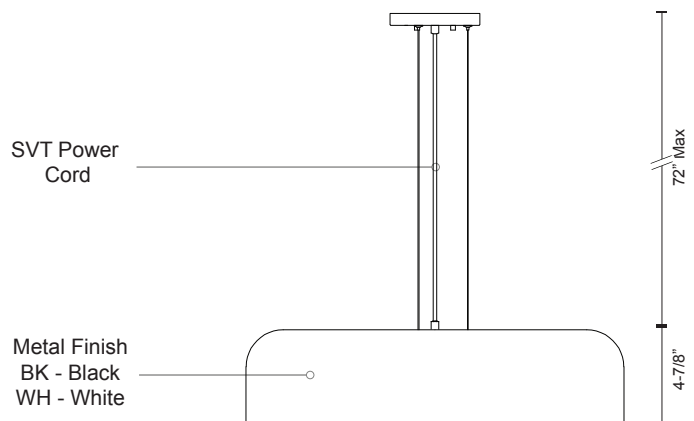

PD13120

SPECIFICATION SHEET

Sophisticated LED technology meets pendants with industrial flair

- Formed aluminum and steel
- SVT power cord, matching shade color braid
- Dimmable with ELV dimmer (Not included)
- Custom options available

Color Temp 3000K
CRI(Ra) >90
Dimming 100% - 10%
Rated Life 50,000 hours

Voltage	Watt	LED Lumens	Delivered Lumens	Finish(es)
120V	23.5W	1600lm	TBD	BK - Black
120V	23.5W	1600lm	TBD	WH - White

PROJECT	
DATE	TYPE

PD13120-BK