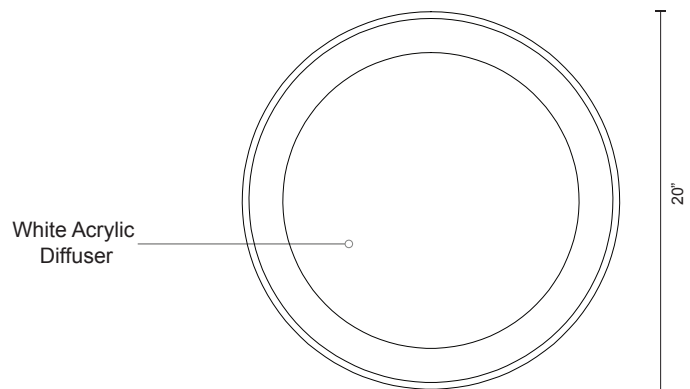

PD13120

SPECIFICATION SHEET

Sophisticated LED technology meets pendants with industrial flair

- Formed aluminum and steel
- SVT power cord, matching shade color braid
- Dimmable with ELV dimmer (Not included)
- Custom options available

Color Temp 3000K
CRI(Ra) >90
Dimming 100% - 10%
Rated Life 50,000 hours

Voltage	Watt	LED Lumens	Delivered Lumens	Finish(es)
120V	23.5W	1600lm	TBD	BK - Black
120V	23.5W	1600lm	TBD	WH - White

PROJECT	
DATE	TYPE

PD13120-BK