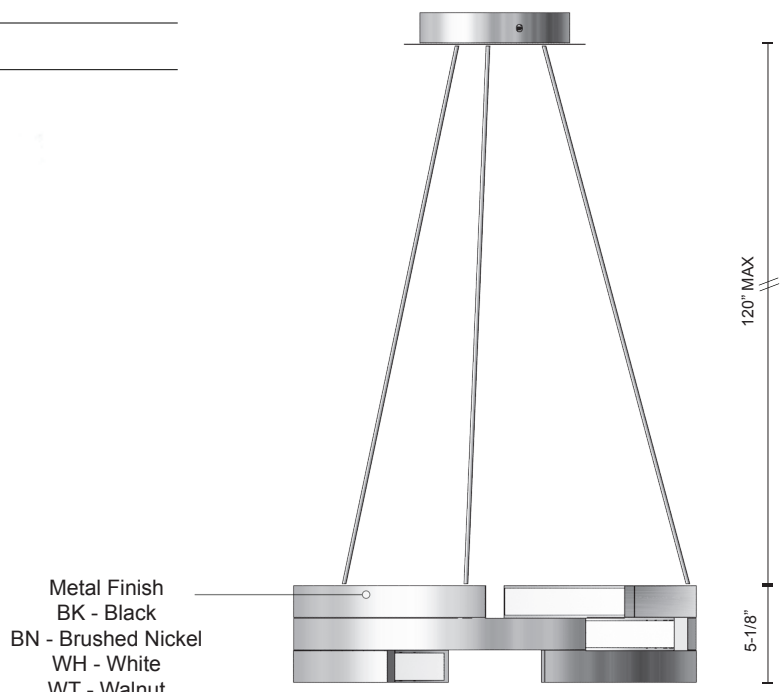

PD12716

SPECIFICATION SHEET

Sophisticated LED technology meets pendants with modern design

- Circular strips with inner illumination
- Acrylic lens
- Dimmable with ELV dimmer (Not included)
- 120V

Color Temp 3000K
CRI (Ra) >90
Dimming 100% - 10%
Rated Life 50,000 hours

Voltage	Watt	LED Lumens	Delivered Lumens	Finish(es)
120V	69W	6 x 800	1461	BK - Black
120V	69W	6 x 800	1721	BN - Brushed Nickel
120V	69W	6 x 800	1971	WH - White
120V	69W	6 x 800	1506	WT - Walnut

PROJECT	
DATE	TYPE