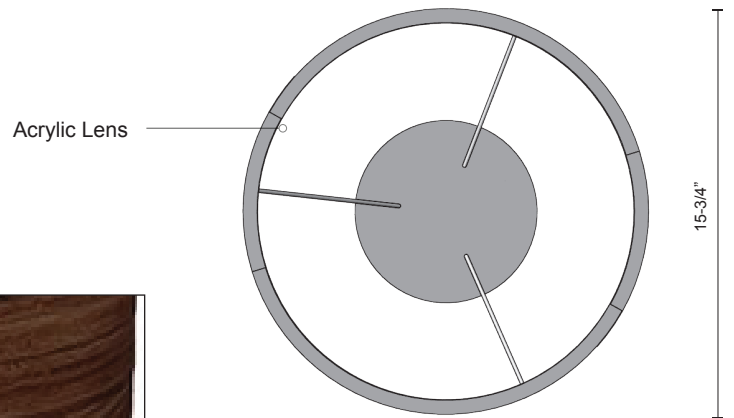

PD12716

SPECIFICATION SHEET

Sophisticated LED technology meets pendants with modern design

- Circular strips with inner illumination
- Acrylic lens
- Dimmable with ELV dimmer (Not included)
- 120V

Color Temp 3000K
CRI (Ra) >90
Dimming 100% - 10%
Rated Life 50,000 hours

Voltage	Watt	LED Lumens	Delivered Lumens	Finish(es)
120V	69W	6 x 800	1461	BK - Black
120V	69W	6 x 800	1721	BN - Brushed Nickel
120V	69W	6 x 800	1971	WH - White
120V	69W	6 x 800	1506	WT - Walnut

PROJECT	
DATE	TYPE