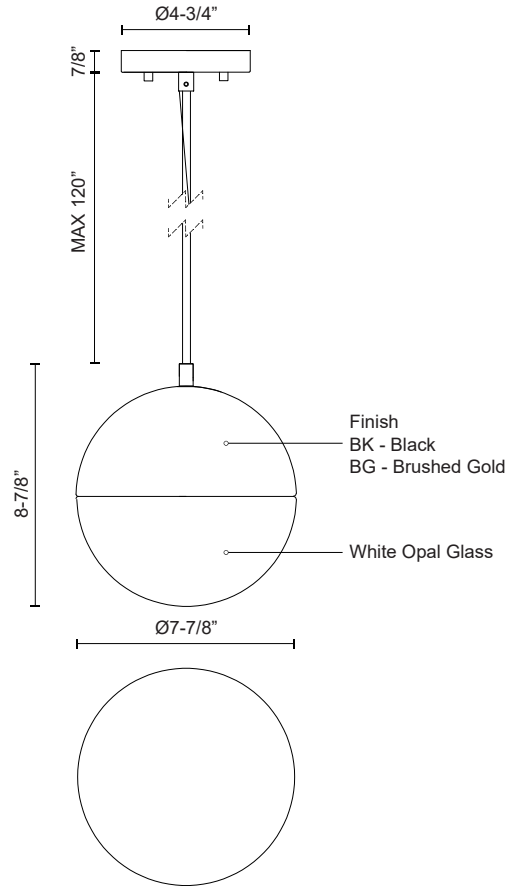

MONAE PD11708

PENDANTS

PROJECT

SPECIFICATION DETAILS

Fixture Dimensions	D7-7/8" x H8-7/8"
Light Source	AC LED Module
Wattage	17W
Total Lumens	1200lm
Delivered Lumens	BG-680lm*; BK-660lm;
Voltage	120V
Color Temperature	3000K
CRI (Ra)	90CRI
Optional Color Temps	2700K - 5000K Available, Minimum Order Quantities Apply
LED Rated Life	50,000 hours
Dimming	100% - 10%, ELV Dimmer (Not Included)
Glass Details	Opal Glass
Adjustable	Yes
Wire Length	120" Max
Wire Type	Black Braided Cord
Minimum Hang Height	12"
Location	Dry
Energy Star Certified	BK - Energy Star Compliant
Canopy Dimensions	D4-3/4" x H7/8"
Sloped Ceiling Adaptable	Yes
CEC Title 24 JA8	Yes, JA8-2022

* For custom options, consult factory for details.

* For warranty information, please visit www.kuzcolighting.com/warranty

DESCRIPTION

One of our best-selling designs is the retro-style Monae Collection. These decadent orb-shaped lamps are available in a striking black or dazzling brushed gold finish that plays well with modern and retro décor. Available in three different-sized pendants with 120" cables.

KUZCO

19054 28TH AVENUE
SURREY - BC V3Z 6M3
CANADA

WWW.KUZCOLIGHTING.COM

COMMENT