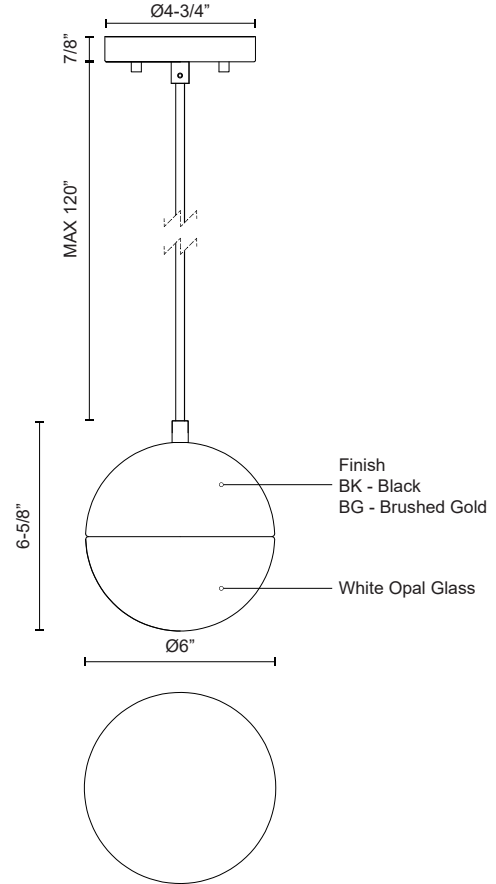

MONAE PD11706

PENDANTS

PROJECT

SPECIFICATION DETAILS

Fixture Dimensions	D6" x H6-5/8"
Light Source	AC LED Module
Wattage	13W
Total Lumens	800lm
Delivered Lumens	BG-450lm*; BK-383lm;
Voltage	120V
Color Temperature	3000K
CRI (Ra)	90CRI
Optional Color Temps	2700K - 5000K Available, Minimum Order Quantities Apply
LED Rated Life	50,000 hours
Dimming	100% - 10%, ELV Dimmer (Not Included)
Glass Details	Opal Glass
Adjustable	Yes
Wire Length	120" Max
Wire Type	Black Braided Cord
Minimum Hang Height	10"
Location	Dry
Canopy Dimensions	D4-3/4" x E7/8"
Sloped Ceiling Adaptable	Yes
CEC Title 24 JA8	Yes, JA8-2022

* For custom options, consult factory for details.

* For warranty information, please visit www.kuzcolighting.com/warranty

DESCRIPTION

One of our best-selling designs is the retro-style Monae Collection. These decadent orb-shaped lamps are available in a striking black or dazzling brushed gold finish that plays well with modern and retro décor. Available in three different-sized pendants with 120" cables.

KUZCO

19054 28TH AVENUE
SURREY - BC V3Z 6M3
CANADA

WWW.KUZCOLIGHTING.COM

COMMENT