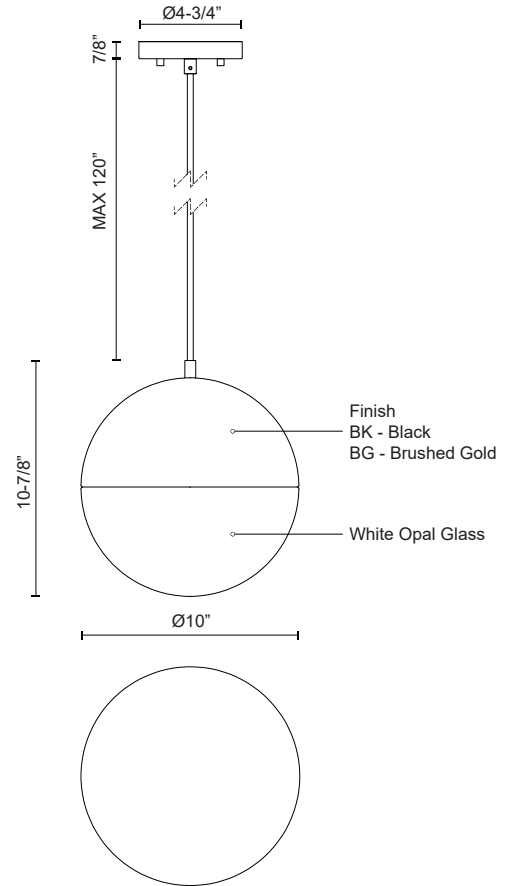

KUZCO

19054 28TH AVENUE
SURREY - BC V3Z 6M3
CANADA

WWW.KUZCOLIGHTING.COM

COMMENT