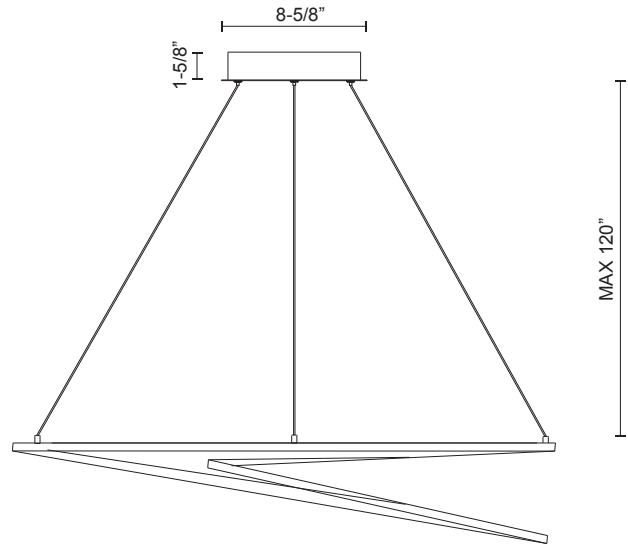

Metal Finish
AN - Antique Brass
AS - Antique Silver
BK - Black