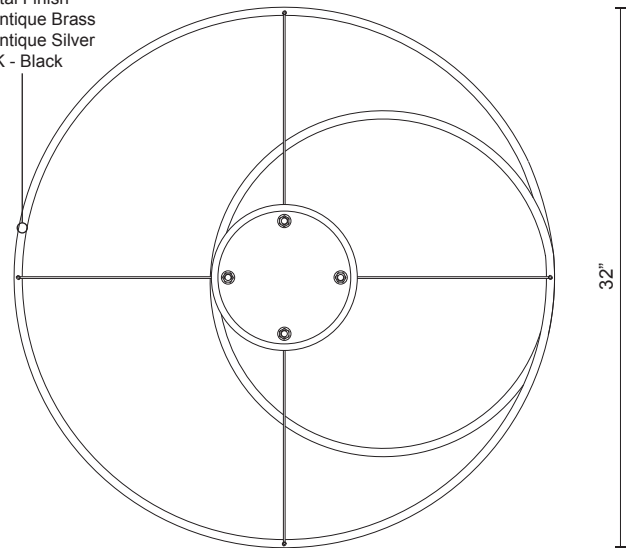

Product Descriptions

Extruded and rolled rectangular aluminum loop.
Flexible silicon rubber diffuser.
Metallic brushed finish or matte powder-coat.

Product Details

High system efficacy. Low total life cycle cost. ETL Listed.
5-years warranty.
Complete warranty terms located at: www.kuzcolighting.com/warranty
Utilizes our LED Driver Light Engine.
LED Driver within canopy.
Up and Down light distribution.
Max. cable length of 120".
Dimmable with ELV or TRIAC dimmer (not included)
Custom options available

Canopy dimensions:
D: 8-5/8", H: 1-5/8"

Comments: