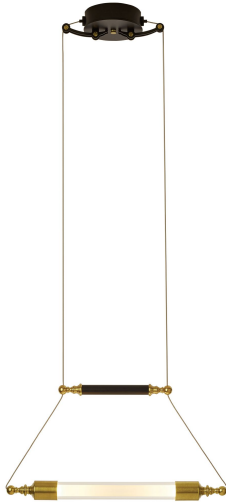

HUBBARDTON FORGE.

PRODUCT SPECIFICATIONS

*Image shown may not reflect your configured options

Otto Horizontal Pendant

Base Item #134401
Configured Item #134401-1000
 134401-SKT-STND-31-YE0489

FINISH
 Black with Brass Accents - 31

GLASS
 Clear Glass with Frost (YE)

OVERALL HEIGHT
 Standard: 20.00" - 70.00"

LAMPING
 Incandescent

OPTIONS

FINISH	GLASS	OVERALL HEIGHT	LAMPING
Black with Brass Accents - 31	Clear Glass with Frost (YE)	20.00" - 70.00"	Incandescent

SPECIFICATIONS

Otto Horizontal Pendant

Base Item #: 134401
 Configured Item #: 134401-1000
 134401-SKT-STND-31-YE0489

Adjustable pendant with glass tube.

- Handcrafted to order by skilled artisans in Vermont, USA
- Lifetime Limited Warranty when installed in residential setting
- Slope ceiling No

Dimensions

Height	8.90"
Length	18.90"
Width	1.70"
Product Weight	4.60 lbs
Overall Height	20.00" to 70.00"
Packed Weight	8.00 lbs
Shipping (DIM) Weight	28.00 lbs

Incandescent Lamping

Socket: GY 6.35
 Bulb: T3 Capsule, 20W Max
 Number of Bulbs: 2 (not included)
 Voltage: 12V
 IES Files Available: N