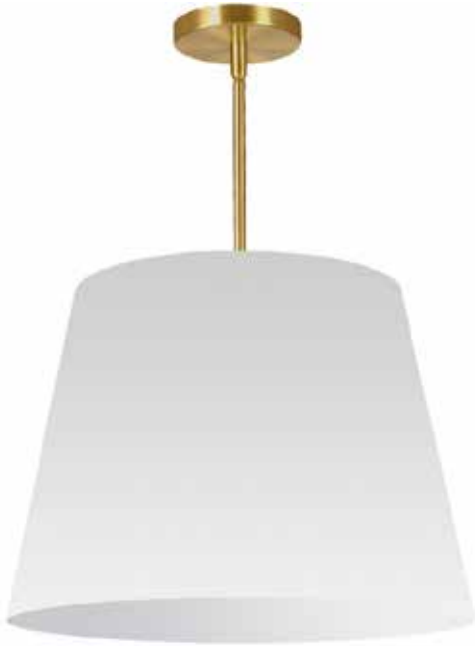

ODR-M-790 - 1LT Oversized Drum Pendant Medium, WH Shade

1 Light Oversized Drum Pendant Medium White Shade

Height	20	No. of Bulbs	1
Width/Length	20	LED Compatible	LED Compatible
Depth	20	Total Wattage	100W
Weight	6		
Body Material	Fabric	Second Material	Metal
Finish/Color	White	Second Finish/Color	Aged Brass
Type of Finish	Fabric	Second Type of Finish	Electroplated
Bulb 1 Amount	1	Rated For Voltage	Damp Location 120V
Bulb 1 Base Type	E26	Approval	cUL or equivalent
Bulb 1 Max Watt.	100W	Warranty	1 Year
Bulb 1 Included	No	Instal Position	Ceiling
Bulb 1 Lumens			
Bulb 1 CRI			

Date:	Notes:
Fixture Type:	
Job Name:	

Lighting • LED • Shades • Custom Designs

TORONTO | BUFFALO | LIGHTFAIR | DALLAS MARKET CENTRE # 4303

 www.dainolite.com
 1-888-564-1262
  dainolite@dainolite.com
 /dainolite
  /dainoliteld
  /dainolite