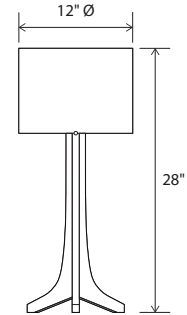

## Nauta table

Dimensions: 12" Ø, 28"  
 Materials: solid wood, aluminum, fabric shade  
 Product weight: 3 lb  
 Light source: medium base E26 socket  
 Lamping: E26 base, 60 W max  
 Input voltage: 250 V AC max  
 Includes 8' clear silver cord with white plug  
 On/Off rocker switch on socket  
 Wood grain will vary  
 Specifications subject to change