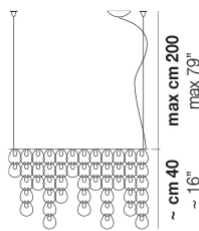

CRRA
crystal copper

CRTR
crystal transparent

NE
black

FRAME FINISH

BR
matt bronze 1

CR
glossy chrome

~ cm 70 x 35
~ 28" x 14"

MGIOG SP CLO CRAG BR G9 CE

LIGHT SOURCES

3x60W 220-240 V 50/60 Hz G9

TECH DATA

VOLUME: Mc 0,25

PACKAGE: N.3

NET WEIGHT: Kg 15,00

GROSS WEIGHT: Kg 24,00

CERTIFICATIONS