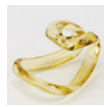

Modello SP CLO_CE

Minigiogali is smaller version of Giogali, which allows to make the most of the aesthetic and decorative potential of these fascinating crystal hooks, adapting them to different needs and sizes of rooms. The new restyling of some articles contributes to a more harmonious silhouette and improved light diffusion.

GLASS FINISH

BC
white

CRAG
crystal silver

CRAM
crystal amber

CRBR
crystal bronze

CRFU
crystal smoky

CRNN
crystal black
nickel

CROR
crystal gold

CRRA
crystal copper

CRTR
crystal transparent

NE
black

FRAME FINISH

BR
matt bronze 1

CR
glossy chrome

~ cm 70 x 35
~ 28" x 14"

MGIOG SP CLO CRAG BR G9 CE