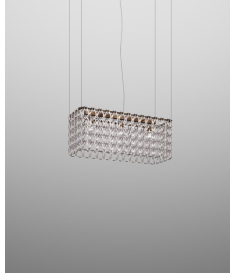

Modello SP CLO_CE

Minigiogali is smaller version of Giogali, which allows to make the most of the aesthetic and decorative potential of these fascinating crystal hooks, adapting them to different needs and sizes of rooms. The new restyling of some articles contributes to a more harmonious silhouette and improved light diffusion.

MINIGIOG

design Angelo Mangiarotti 1967

 Vistosi

OTHER VERSIONS AVAILABLE

MGIOG SP CLA

MGIOG SP RE2