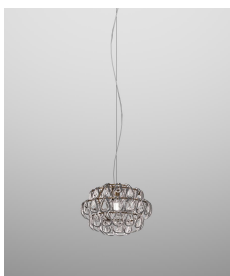

OTHER VERSIONS AVAILABLE

MGIOG SP 35