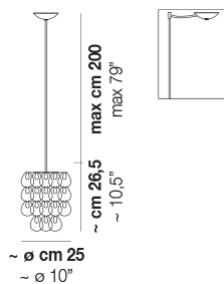

Modello SP 25_CE

Minigiogali is smaller version of Giogali, which allows to make the most of the aesthetic and decorative potential of these fascinating crystal hooks, adapting them to different needs and sizes of rooms. The new restyling of some articles contributes to a more harmonious silhouette and improved light diffusion.

GLASS FINISH

FRAME FINISH

MGIOG SP 25 CRAG BR G9 CE