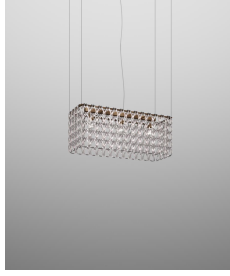

Modello SP 25_CE

Minigiogali is smaller version of Giogali, which allows to make the most of the aesthetic and decorative potential of these fascinating crystal hooks, adapting them to different needs and sizes of rooms. The new restyling of some articles contributes to a more harmonious silhouette and improved light diffusion.

design Angelo Mangiarotti 1967

 **Vistosi**

OTHER VERSIONS AVAILABLE

MGIQG SP CLO

MGIQG SP RE2