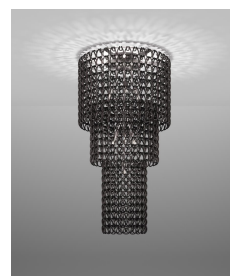

MGIOG PL CA3