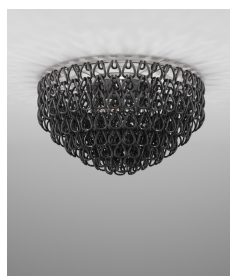

Modello PL 60_CE

Minigiogali is smaller version of Giogali, which allows to make the most of the aesthetic and decorative potential of these fascinating crystal hooks, adapting them to different needs and sizes of rooms. The new restyling of some articles contributes to a more harmonious silhouette and improved light diffusion.

GLASS FINISH

FRAME FINISH

LIGHT SOURCES

4x77W 220-240V 50/60 Hz E27

TECH DATA

VOLUME: Mc 0,31

PACKAGE: N.3

NET WEIGHT: Kg 20,00

GROSS WEIGHT: Kg 26,00

CERTIFICATIONS

EU Cert

International Cert

OTHER VERSIONS AVAILABLE

MGIOG PL 80