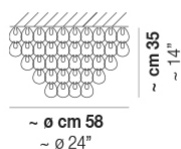

MGIOG PL 60 NE CR E27 CE 1