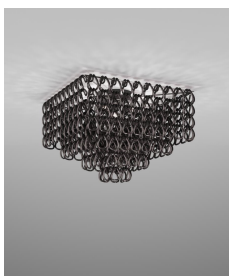

MGIOG PL 65Q