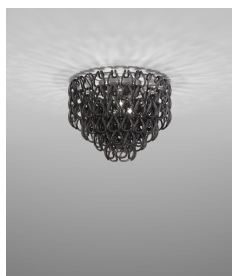

Modello PL 60_CE

Minigiogali is smaller version of Giogali, which allows to make the most of the aesthetic and decorative potential of these fascinating crystal hooks, adapting them to different needs and sizes of rooms. The new restyling of some articles contributes to a more harmonious silhouette and improved light diffusion.

GLASS FINISH

FRAME FINISH

LIGHT SOURCES

4x77W 220-240V 50/60 Hz E27

TECH DATA

VOLUME: Mc 0,31

PACKAGE: N.3

NET WEIGHT: Kg 20,00

GROSS WEIGHT: Kg 26,00

CERTIFICATIONS

EU Cert

International Cert

OTHER VERSIONS AVAILABLE

MGIOG PL 50