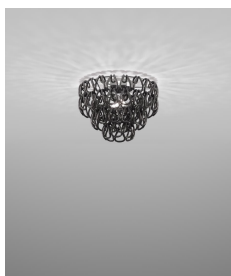

OTHER VERSIONS AVAILABLE

MGIOG PL 40