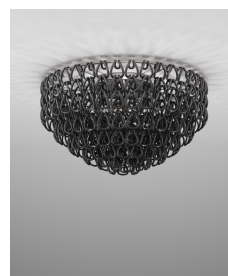

Modello PL 50_CE

Minigiogali is smaller version of Giogali, which allows to make the most of the aesthetic and decorative potential of these fascinating crystal hooks, adapting them to different needs and sizes of rooms. The new restyling of some articles contributes to a more harmonious silhouette and improved light diffusion.

GLASS FINISH

FRAME FINISH

LIGHT SOURCES

4x77W 220-240 V 50/60 Hz E27

TECH DATA

VOLUME: Mc 0,20

PACKAGE: N.1

NET WEIGHT: Kg 10,00

GROSS WEIGHT: Kg 15,00

CERTIFICATIONS

EU Cert

International Cert

OTHER VERSIONS AVAILABLE

MGIOG PL 80