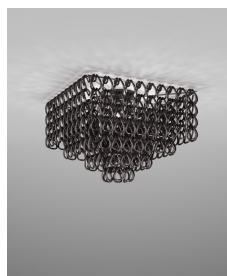

MGIOG PL 65Q