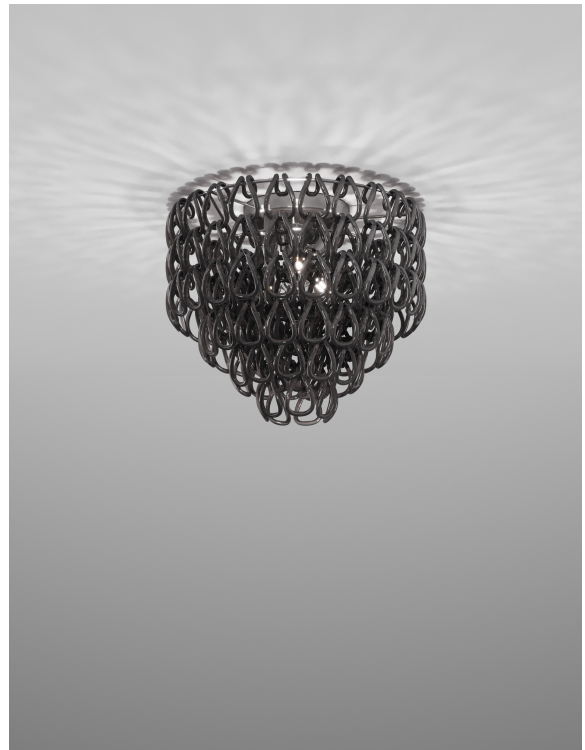

Modello PL 50_CE

Minigiogali is smaller version of Giogali, which allows to make the most of the aesthetic and decorative potential of these fascinating crystal hooks, adapting them to different needs and sizes of rooms. The new restyling of some articles contributes to a more harmonious silhouette and improved light diffusion.

GLASS FINISH

BC
white

CRAG
crystal silver

CRAM
crystal amber

CRBR
crystal bronze

CRFU
crystal smoky

CRNN
crystal black
nickel

CROR
crystal gold

CRRA
crystal copper

CRTR
crystal transparent

NE
black

FRAME FINISH

BR
matt bronze 1

CR
glossy chrome

MGIOG PL 50 NE CR E27 CE

LIGHT SOURCES