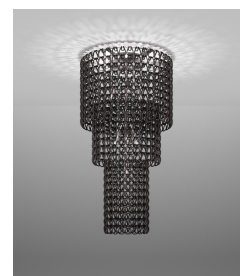

MGIOG PL CA3