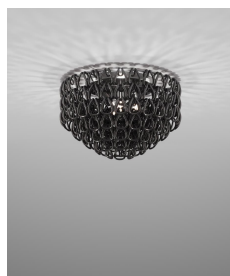

Modello PL 50_CE

Minigiogali is smaller version of Giogali, which allows to make the most of the aesthetic and decorative potential of these fascinating crystal hooks, adapting them to different needs and sizes of rooms. The new restyling of some articles contributes to a more harmonious silhouette and improved light diffusion.

GLASS FINISH

FRAME FINISH

LIGHT SOURCES

4x77W 220-240 V 50/60 Hz E27

TECH DATA

VOLUME: Mc 0,20

PACKAGE: N.1

NET WEIGHT: Kg 10,00

GROSS WEIGHT: Kg 15,00

CERTIFICATIONS

EU Cert

International Cert

OTHER VERSIONS AVAILABLE

MGIOG PL 60