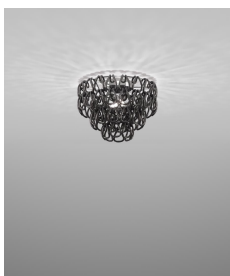

OTHER VERSIONS AVAILABLE

MGIOG PL 40