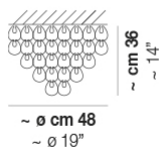

MGIOG PL 50 NE CR E27 CE