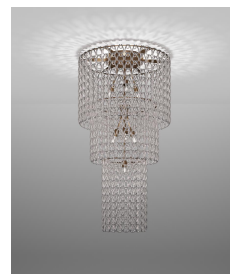

## Modello PL 40\_CE

Minigiogali is smaller version of Giogali, which allows to make the most of the aesthetic and decorative potential of these fascinating crystal hooks, adapting them to different needs and sizes of rooms. The new restyling of some articles contributes to a more harmonious silhouette and improved light diffusion.

### OTHER VERSIONS AVAILABLE

MGIOG PL 50

MGIOG PL 60

MGIOG PL 65Q

MGIOG PL 80

MGIOG PL CA3