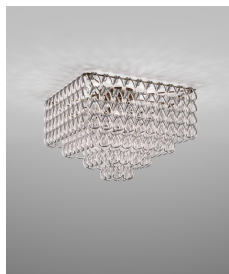

MGIOG PL 65Q