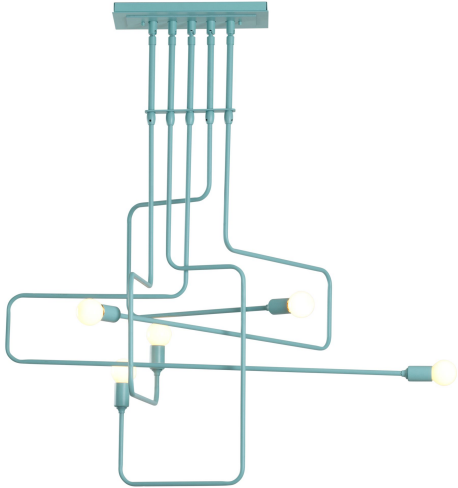

vermont
modern
BY HUBBARDTON FORGE

product specifications

*Image shown may not reflect your configured options

metro pendant

base item #136370

configured item #136370-1013

136370-SKT-STND-91

finish
Satin Aqua - 91

overall height
Standard: 37.50" - 42.40"

lamping
Incandescent

options

finish

Black - 10
Gold - 25
Silver - 26
Satin Red - 90
Satin Aqua - 91
Satin White - 92

overall height

42.20" - 46.90"
33.30" - 38.00"
37.50" - 42.40"

lamping

Incandescent

specifications

metro pendant

base item #: 136370
configured item #: 136370-1013
136370-SKT-STND-91

Adjustable 5 light pendant with exposed bulbs and finish options.

- o Handcrafted to order by skilled artisans in Vermont, USA
- o Slope ceiling adaptable to 45 degrees
- o Includes adjustable stem and canopy kit

dimensions

Height 24.10"
Length 34.80"
Width 17.40"
Product Weight 10.00 lbs
Overall Height 37.50" to 42.40"
Canopy 5.0 X 12.0
Packed Weight 16.00 lbs
Shipping (DIM) Weight 44.00 lbs

incandescent lamping