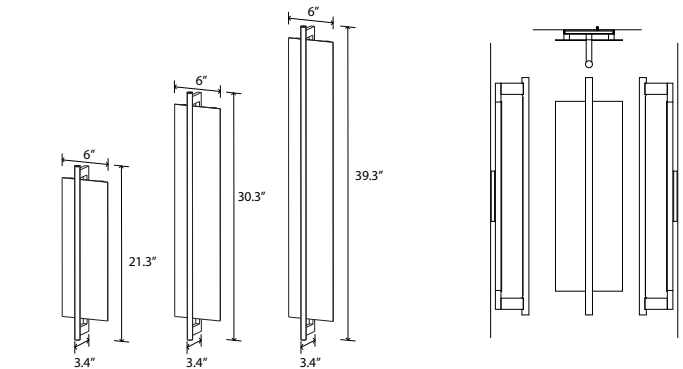

Merus vanity sconce

Merus 22 dimensions: 21.3" x 6" x 3.4"
 Merus 31 dimensions: 30.3" x 6" x 3.4"
 Merus 40 dimensions: 39.3" x 6" x 3.4"
 Merus 22 weight: 2 lb
 Merus 31 weight: 2 lb
 Merus 40 weight: 3 lb
 Light source: integrated LED
 Merus 22 light output: 780 Lumens (source)
 Merus 31 light output: 1170 Lumens (source)
 Merus 40 light output: 1560 Lumens (source)
 Light color: 2700 K, 3000 K, 3500 K or 4000 K
 Color accuracy: 90+ CRI

Merus 22 power usage: 11 W
 Merus 31 power usage: 16 W
 Merus 40 power usage: 21 W
 Dimmable (see driver below)
 Driver location: must be housed in J-box
 Merus 22 driver dimensions: 2.63" x 1.25" x 0.8", included
 Merus 31 driver dimensions: 3.0" x 1.0" x 1.5", included
 Merus 40 driver dimensions: 2.82" x 2.5" x 1.2", included
 Wood grain will vary
 Specifications subject to change

MATERIAL & FINISH OPTIONS

	Merus part #: 03-251-	B	A
Size			
22"			
31"			
40"			
Wood Finish			
walnut (CM-001)	W		
dark stained walnut (CM-002)	D		
white washed oak (CM-095)	O		
Lamping			
2700 K LED		27	
3000 K LED		30	
3500 K LED		35	
4000 K LED		40	
Driver			
120 V AC input voltage	P1		
TRIAC, ELV & 0-10 V dimming			
277 V AC input voltage	P2		
TRIAC, ELV & 0-10 V dimming			