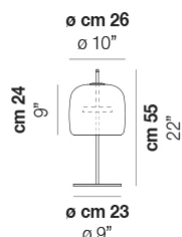

1x13W 37V LED 2700 K 13 W 2000 lm DIM4 Push

1x13W 37V LED 3000 K 13 W 2000 lm DIM4 Push

FRAME FINISH

AVS
matt steel

NEO
matt black 2

OS
matt gold 2

TECH DATA

VOLUME: Mc 0,10

PACKAGE: N.2

NET WEIGHT: Kg 3,00

GROSS WEIGHT: Kg 6,00

CERTIFICATIONS

EU Cert

International Cert

OTHER VERSIONS AVAILABLE

JUBE LT G