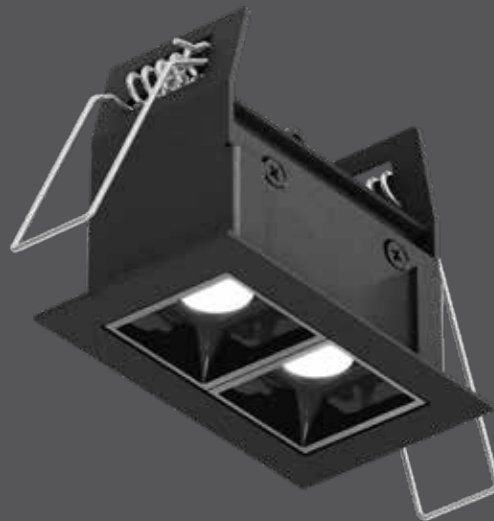


Recessed downlight

Providing a contemporary and functional style to any space. Framed by a powder-coated finish, these high-output fixtures provide a crisp, low-glare emission.

DRY

LOW-GLARE

Intertek

Model	Size	Watts	Delivered lumens	LED lumens	CRI	Color °T	Voltage
MSL1-3K	2"	4 W	170 lm	200 lm	90	3000 K	120 V
MSL2-3K	3"	6 W	320 lm	400 lm	90	3000 K	120 V

Specifications

Over 50,000 hours of service life
 Every fixture includes a junction box with integrated driver
 Non-dimmable
 Can be daisy chained
 Superior LED performance and lifespan
 Regressed light source
 Minimal heat emission
 Aluminum construction
 Suitable for dry locations
 5-year warranty

Accessories

RFP-MSL1
 Rough-in plate for MSL1
RFP-MSL2
 Rough-in plate for MSL2

Finish

○ **AWH** White
 ● **BK** Black

Order example

MSL2-3K-BK
 Non-dimmable MSL2-3K 3" recessed downlight fixture in a black finish