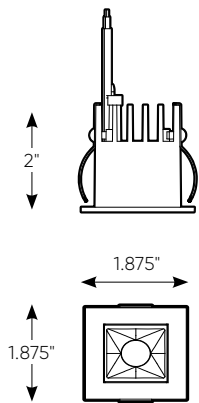


Recessed downlight

Providing a contemporary and functional style to any space. Framed by a powder-coated finish, these high-output fixtures provide a crisp, low-glare emission.

DRY

LOW-GLARE

Intertek

Model	Size	Watts	Delivered lumens	LED lumens	CRI	Color °T	Voltage
MSL1-3K	2"	4 W	170 lm	200 lm	90	3000 K	120 V
MSL2-3K	3"	6 W	320 lm	400 lm	90	3000 K	120 V

Accessories

RFP-MSL1
 Rough-in plate for MSL1
RFP-MSL2
 Rough-in plate for MSL2

Finish

○ **AWH** White
 ● **BK** Black

Order example

MSL2-3K-BK
 Non-dimmable MSL2-3K 3" recessed downlight fixture in a black finish

Note

Other Color °T and Finishes available, but may require MOQ's and longer lead times. Please contact your DALI representative for more information.

MSL1-3K 1-9/16" x 1-9/16" 

MSL2-3K 1-9/16" x 2-5/8" 