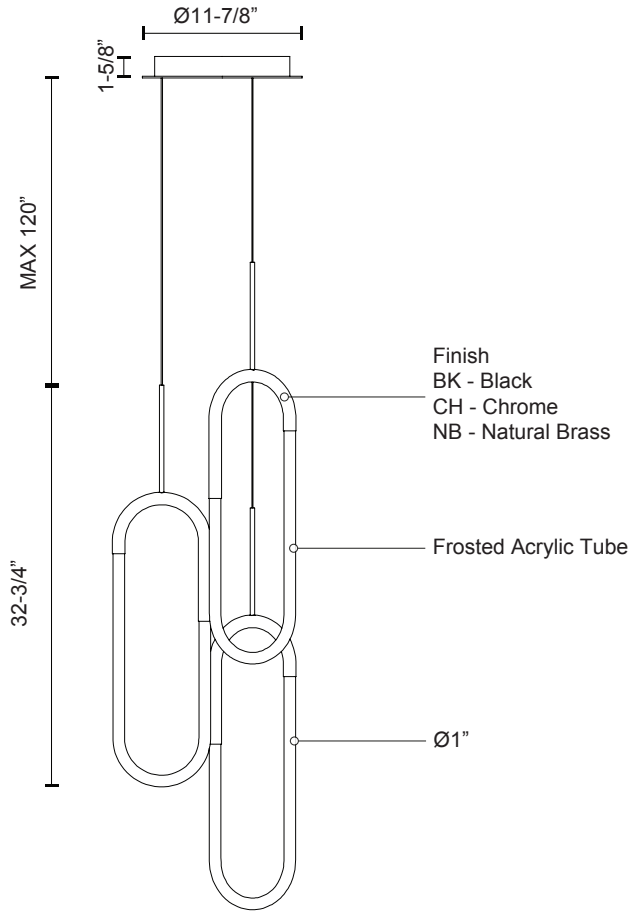

## Multi Pendant

BK - Black

CH - Chrome

NB - Natural Brass

PROJECT					
DATE				TYPE	
<b>Voltage</b>	<b>Watt</b>	<b>LED Lumens</b>	<b>Delivered Lumens</b>	<b>Finish(es)</b>	<b>Color Temp</b> 3000K
120V	38W	3230lm*	2090lm*	BK - Black	CRI (Ra) >90
120V	38W	3230lm*	2090lm*	CH - Chrome	Dimming 100%-10%
120V	38W	3230lm*	2090lm*	NB - Natural Brass	Rated Life 50,000 hours

\*Preliminary figures

### Product Descriptions

Extruded aluminum body, acrylic frosted tube, matte powder-coated or plated finish

Utilizes our LED Driver Light Engine.

LED Driver within fixture.

Dimmable with ELV or TRIAC dimmer (not included).

Custom options available.

Canopy Dimensions:  
D11-7/8" x H1-5/8"

Comments: