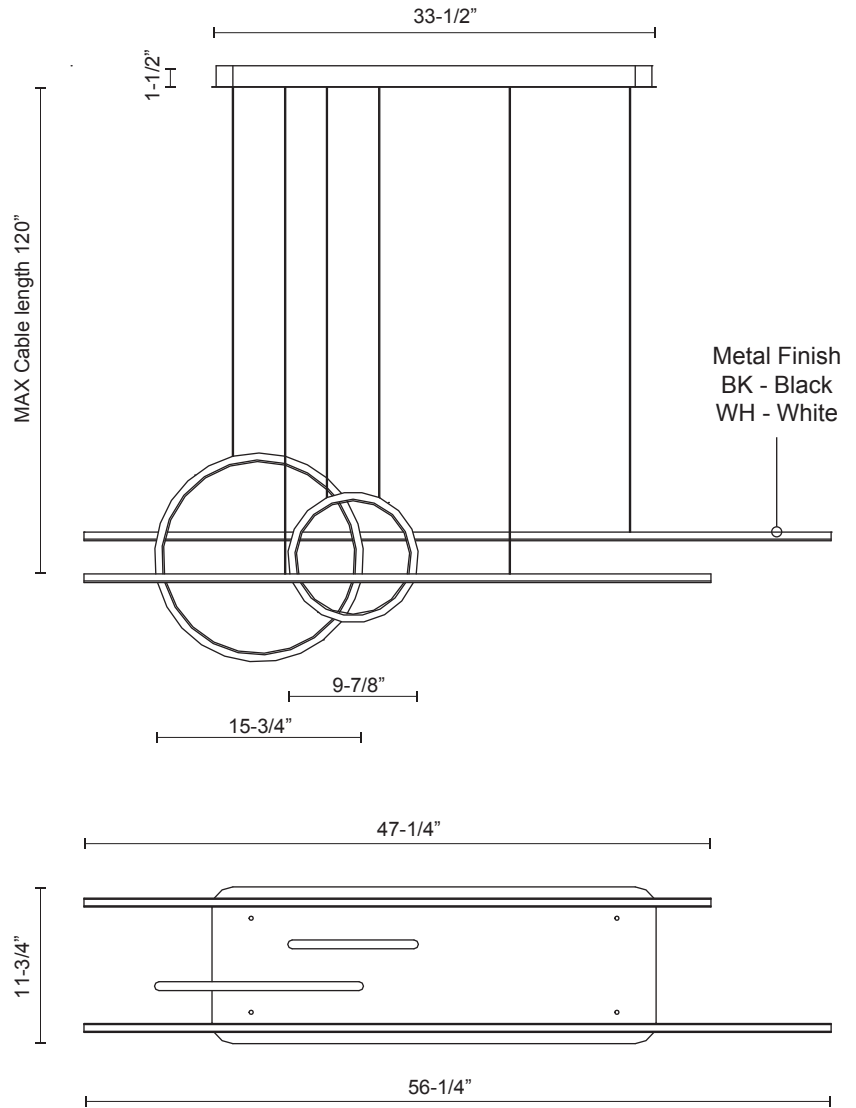

MP14956

Specification Sheet

Multi Pendant

PROJECT	
DATE	TYPE

Voltage	Watt	LED Lumens	Delivered Lumens	Finish(es)	Color Temp	3000K
120V	84W*	5460lm*	2940lm*	BK - Black	CRI(Ra)	>90
120V	84W*	5460lm*	2940lm*	WH - White	Dimming	100%-10%
					Rated Life	50,000 hours

*Preliminary figures

BK - Black

WH - White

Product Descriptions

Extruded aluminum cylinders and rings.
 Finely textured powder-coat finish.
 Rounded opal silicon diffusers.
 Up and down lights.
 Max. cable length of 120".

Canopy dimensions:
 L: 33-1/2", W: 11-3/4", H: 1-1/2"

Comments: