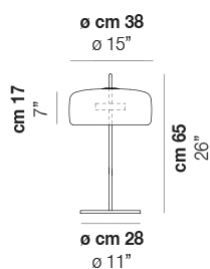

1x13W 37V LED 2700 K 13 W 2000 lm DIM4 Push

1x13W 37V LED 3000 K 13 W 2000 lm DIM4 Push

FRAME FINISH

AVS
matt steel

NEO
matt black 2

OS
matt gold 2

TECH DATA

IP20

VOLUME: Mc 0,14

PACKAGE: N.2

NET WEIGHT: Kg 6,00

GROSS WEIGHT: Kg 11,00

CERTIFICATIONS

EU Cert

International Cert

OTHER VERSIONS AVAILABLE