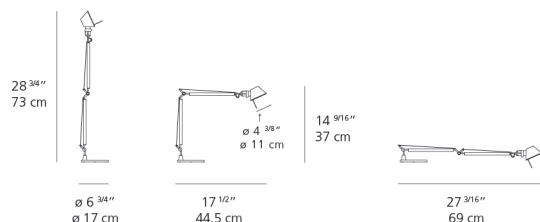

Lamp type	LED-T
Lamp	max 60W E12/G16.5
Lamp Included	No
Control type	On/Off (On Cord)
Input Voltage	120V
Power consumption	68W
Ballast	N/A

Colors & Finishes

- White RAL 9010 (Head)
- Black (Body & Base)

Features & Accessories

- Fully adjustable, articulated arm structure
- Tilttable and 360 degrees rotatable diffuser

Dimensions

Packaging

1 Box

1 x 21-3/8" x 8-3/8" x 8-3/8" / 5.95 lbs - 54 cm x 21 cm x 21 cm / 2.7 kg

Light distribution

Direct

Luminaire weight

4.19 lbs / 1.9 kg

Warranty

5 year limited warranty