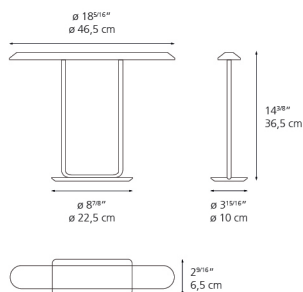

Colors & Finishes

 Bronze

Materials

- Body in aluminum and steel

Features & Accessories

Dimensions

Packaging

1 Box

1 x 18-9/16" x 9-15/16" x 21-3/8" / 6.8 lbs - 47 cm x 25 cm x 54 cm / 3.085 kg

Light distribution

Direct

Luminaire weight

3.81 lbs / 1.73 kg

Warranty