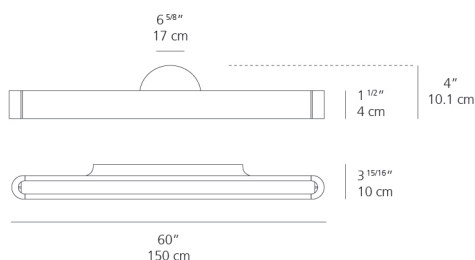

Packaging

1 Box

1 x 63-7/8" x 7-3/16" x 5-5/8" / 11.75 lbs - 162 cm x 18 cm x 14 cm / 5.33 kg

Light distribution

Direct/Indirect

Luminaire weight

9.7 lbs / 4.4 kg

Warranty