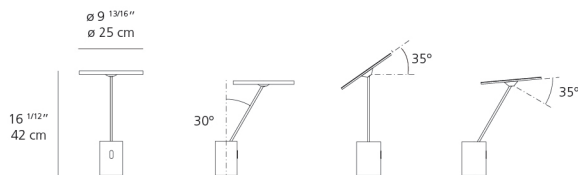

Colors & Finishes

- Clear (Diffuser)
- Aluminum (Stem)
- White (Base)

Materials

- Base and structure in aluminum
- Diffuser in methacrylate

Features & Accessories

- Arm rotates over 360 degrees on vertical axis
- Adjustable diffuser
- Diffuser can be inclined in all directions through spherical central articulation
- Interchangeable plug options accommodate most countries electrical outlets

Dimensions

Packaging

1 Box

1 x 13-5/16" x 13-5/16" x 20-3/16" / 13.01 lbs - 33.6 cm x 33.6 cm x 51 cm / 5.9 kg

Light distribution

Direct

Red = Max Cd. Through Vertical plane
Blue = Max Cd. Through Horizontal plane