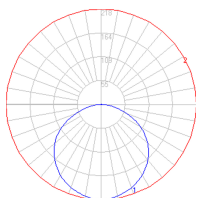

Dimensions

Packaging

1 Box

1 x 13-5/16" x 13-5/16" x 20-3/16" / 13.01 lbs - 33.6 cm x 33.6 cm x 51 cm / 5.9 kg

Light distribution

Direct

Red = Max Cd. Through Vertical plane
Blue = Max Cd. Through Horizontal plane