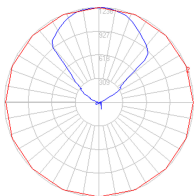

Dimensions

27 ³/₁₆"
69 cm

Packaging

1 Box

1 x 31-3/16" x 28-7/16" x 14-11/16" / 17.86 lbs - 79 cm x 72 cm x 37 cm / 8.1 kg

Light distribution

Indirect

Luminaire weight

11.24 lbs / 5.1 kg

Warranty

5 year limited warranty

Red = Max Cd. Through Vertical plane

Blue = Max Cd. Through Horizontal plane