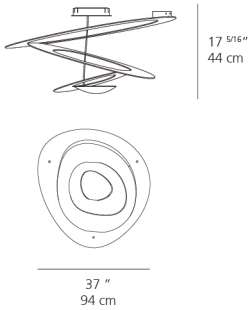

Dimensions

Packaging

1 Box

1 x 40-5/8" x 37-7/8" x 16-7/16" / 32.85 lbs - 103 cm x 96 cm x 41.5 cm / 14.9 kg

Light distribution

Indirect

Luminaire weight

21.83 lbs / 9.9 kg