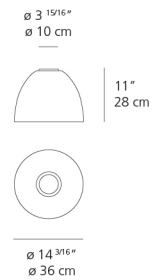

Delivered lumens	918lm
Light output ratio	34.13lm/W
Power consumption	26.9W
Led type	23W C.O.B.*
CCT (Correlated Color Temperature)	3000K
CRI (Color Rendering Index)	>93
Life expectancy	50000Hrs
Control type	Dimmable 2-Wire**
Input Voltage	120-277V
Driver	HATCH - 1 x XTC32-0700P-UNV-I

Dimensions

Packaging

1 Box

1 x 19-13/16" x 19-13/16" x 19-13/16" / 9.37 lbs - 50 cm x 50 cm x 50 cm / 4.25 kg

Light distribution

Direct/Indirect

Luminaire weight

4.96 lbs / 2.25 kg