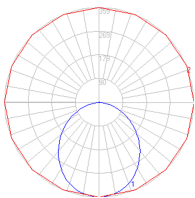

Dimensions

Packaging

1 Box

1 x 19-13/16" x 19-13/16" x 19-13/16" / 9.37 lbs - 50 cm x 50 cm x 50 cm / 4.25 kg

Light distribution

Direct/Indirect

Luminaire weight

4.96 lbs / 2.25 kg

Red = Max Cd. Through Vertical plane

Blue = Max Cd. Through Horizontal plane

Warranty

5 year limited warranty