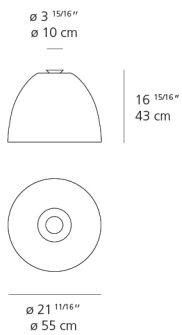

Nur ceiling 150W E26/A19 aluminum

SPECIFICATIONS

A244618

Design By

Ernesto Gismondi

Collection

Design

Specifications

Lamp type	LED-T
Lamp	max 150W E26/A19
Lamp Included	No
Control type	Dimmable 2-Wire
Input Voltage	120V
Power consumption	N/A
Ballast	N/A

Colors & Finishes

Aluminum

Materials

- Body of lamp in aluminum
- Lower diffuser in polycarbonate

Features & Accessories

- Subtle indirect lighting creating a halo on the ceiling

Dimensions

Packaging

1 Box

1 x 26" x 26" x -1/2" / 18.96 lbs - 66 cm x 66 cm x 62 cm / 8.6 kg

Light distribution

Direct/Indirect

Luminaire weight

8.6 lbs / 3.9 kg

Warranty

5 year Limited warranty

Red = Max Cd. Through Vertical plane

Blue = Max Cd. Through Horizontal plane