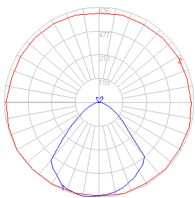

Features & Accessories

- Subtle indirect lighting creating a halo on the ceiling

Dimensions

Packaging

1 Box

1 x 26" x 26" x -1/2" / 18.96 lbs - 66 cm x 66 cm x 62 cm / 8.6 kg

Light distribution

Direct/Indirect

Luminaire weight

8.6 lbs / 3.9 kg

Warranty

5 year Limited warranty

Red = Max Cd. Through Vertical plane

Blue = Max Cd. Through Horizontal plane