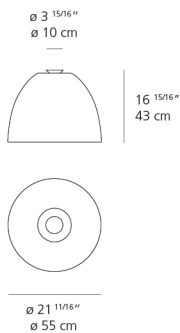

Dimensions

Packaging

1 Box

1 x 26" x 26" x -1/2" / 17.86 lbs - 66 cm x 66 cm x 62 cm / 8.1 kg

Light distribution

Direct/Indirect

Luminaire weight

5.73 lbs / 2.6 kg