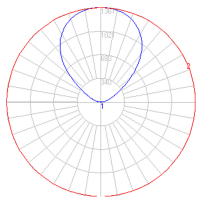

ø 7 7/8"
ø 20 cm

ø 11"
ø 28 cm

Packaging

2 Boxes

1 x 12-1/2" x 12-1/2" x 79-13/16" / 30.86 lbs - 31.5 cm x 31.5 cm x 202.5 cm / 14 kg

1 x 15-7/16" x 15-7/16" x 12-5/16" / 21.16 lbs - 39 cm x 39 cm x 31 cm / 9.6 kg

Light distribution

Red = Max Cd. Through Vertical plane

Blue = Max Cd. Through Horizontal plane

Luminaire weight

31.96 lbs / 14.5 kg

Warranty

5 year limited warranty