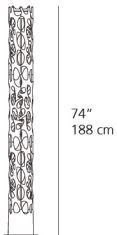

Colors & Finishes

White

Materials

- Base in chrome-plated steel
- Body made of thermoplastic material

Features & Accessories

- Dual control allows for independent operation of the two light sources

Dimensions

ø 7 7/8"
ø 20 cm

ø 11"
ø 28 cm

Packaging

2 Boxes

1 x 12-1/2" x 12-1/2" x 79-13/16" / 30.86 lbs - 31.5 cm x 31.5 cm x 202.5 cm / 14 kg

1 x 15-7/16" x 15-7/16" x 12-5/16" / 21.16 lbs - 39 cm x 39 cm x 31 cm / 9.6 kg

Light distribution

Red = Max Cd. Through Vertical plane

Blue = Max Cd. Through Horizontal plane

Luminaire weight

31.96 lbs / 14.5 kg

Warranty

5 year limited warranty