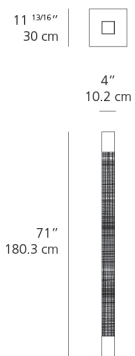

Delivered lumens	3426lm
Light output ratio	82lm/W
Power consumption	42W
Led type	38W C.O.B.* + 2W Array*
CCT (Correlated Color Temperature)	3000K
CRI (Color Rendering Index)	>80
Life expectancy	50000Hrs
Control type	DIMMABLE (Indirect) / On/Off (Direct)
Input Voltage	120V
Driver	TCl - 1 x MINIJOLLY TCl - 1 x DCMAXIJOLLYHCBIM

Dimensions

Packaging

2 Boxes

1 x 8-3/8" x 9-9/16" x 79-7/16" / 19.18 lbs - 21 cm x 24 cm x 201.5 cm / 8.7 kg

1 x 14-7/8" x 16" x 2-7/16" / 14.33 lbs - 37.5 cm x 40.5 cm x 6 cm / 6.5 kg

Light distribution

Direct/Indirect

Luminaire weight

28.66 lbs / 13 kg

Warranty

5 year limited warranty

Red = Max Cd. Through Vertical plane
Blue = Max Cd. Through Horizontal plane