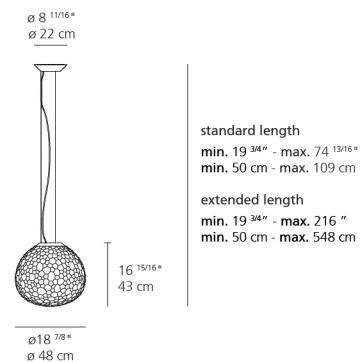

Meteorite 48 suspension E26/A19

1713018A

SPECIFICATIONS

Design By

Pio & Tito Toso

Collection

Design

Specifications

Lamp type	LED-T
Lamp	max 100W E26/A19
Lamp Included	No
Control type	Dimmable 2-Wire
Input Voltage	120V
Power consumption	115W
Ballast	N/A

Colors & Finishes

White

Materials

- Diffuser in handblown double layer artistic glass
- Base in technopolymer and steel

Features & Accessories

- Glass made by succession of glass molding, frosting, sandblasting and etching techniques
- Extended cable length

Dimensions

Packaging

1 Box

1 x 22-15/16" x 22-15/16" x 22-15/16" / 26.92 lbs - 58 cm x 58 cm x 58 cm / 12.21 kg

Light distribution

Diffused

Luminaire weight

16.77 lbs / 7.61 kg

Warranty

5 year Limited warranty